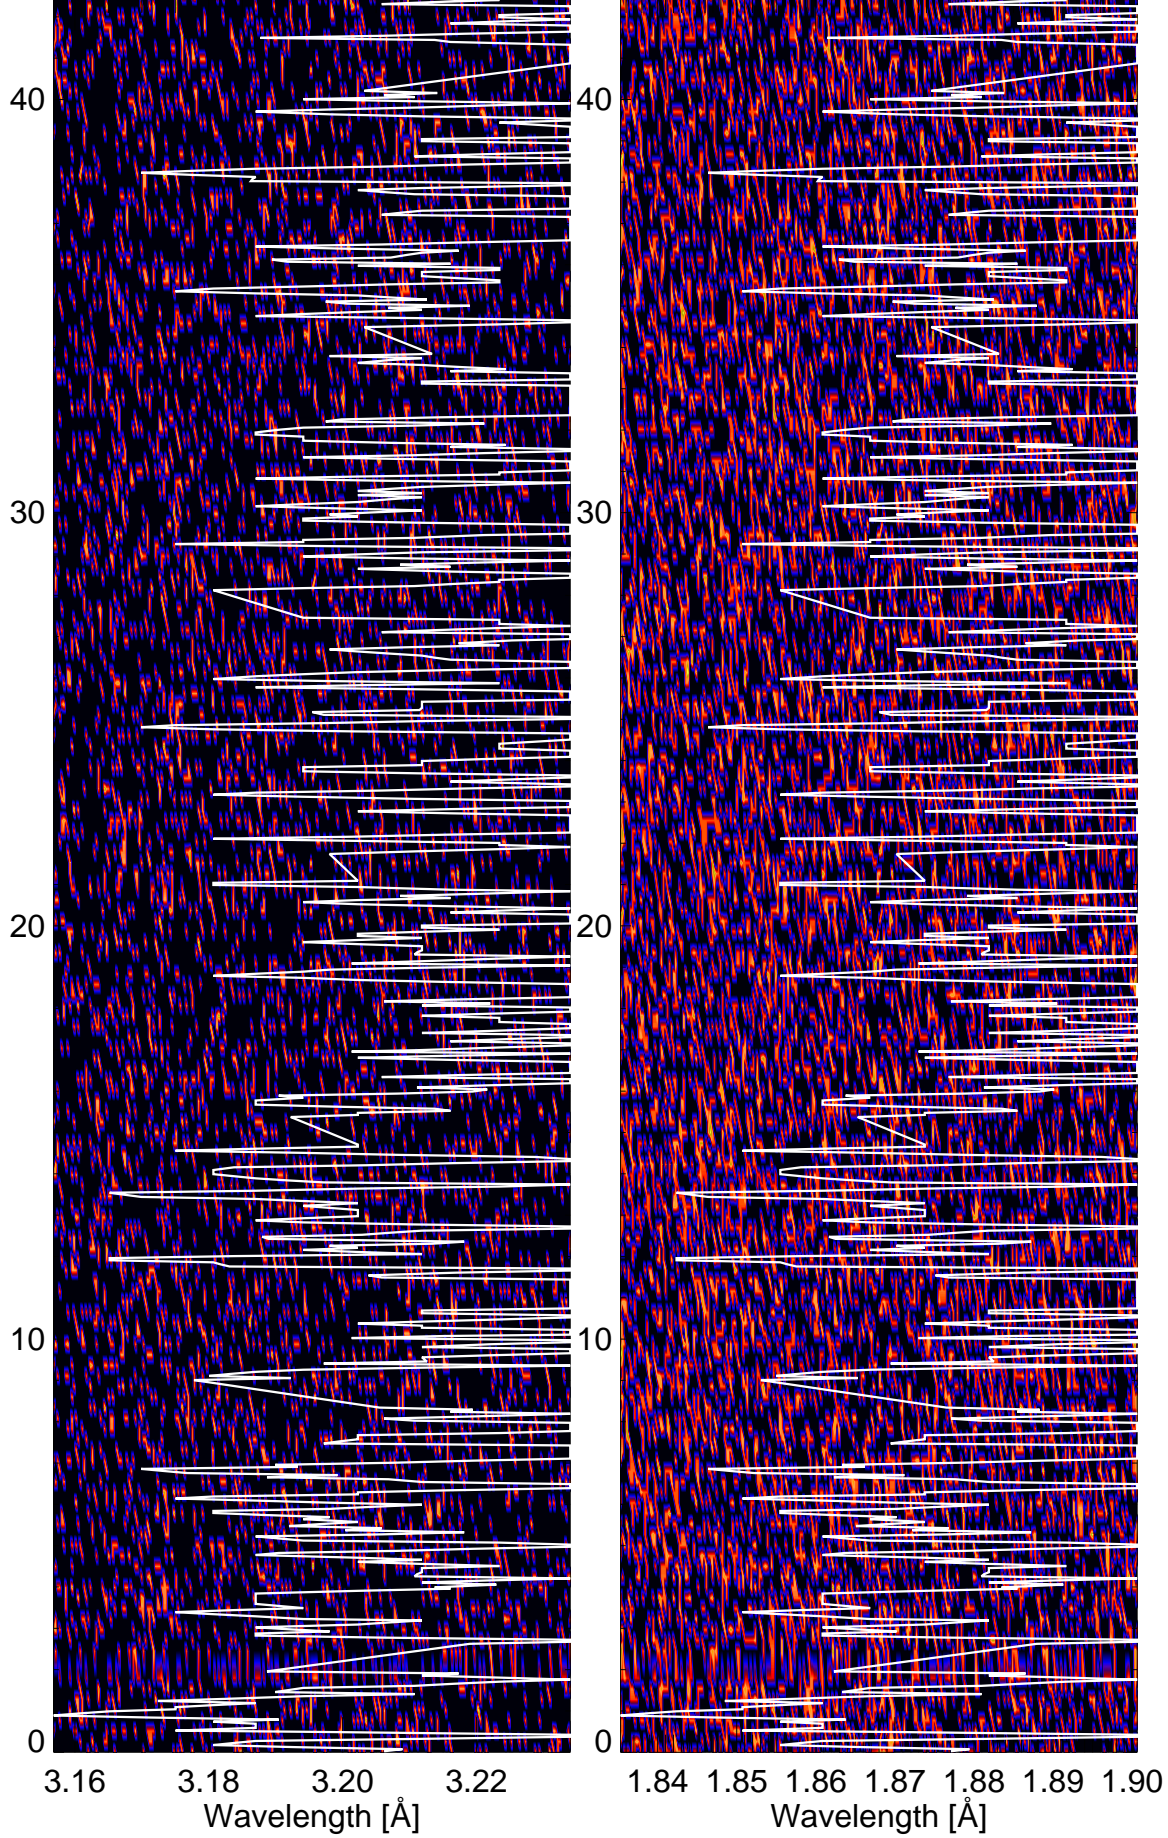

SMM BCS Channel #2 lightcurve red:GOES 1-8 blue: 27.1 - 474.8 keV viol: 53.5 - 474.8 keV green: 226.3 - 474.8 keV

SMM BCS Channel #3 lightcurve red:GOES 1-8 blue: 27.1 - 474.8 keV viol: 53.5 - 474.8 keV green: 226.3 - 474.8 keV

SMM BCS Channel #4 lightcurve red:GOES 1-8 blue: 27.1 - 474.8 keV viol: 53.5 - 474.8 keV green: 226.3 - 474.8 keV

SOL\_1986\_Mar\_04\_23\_19\_19