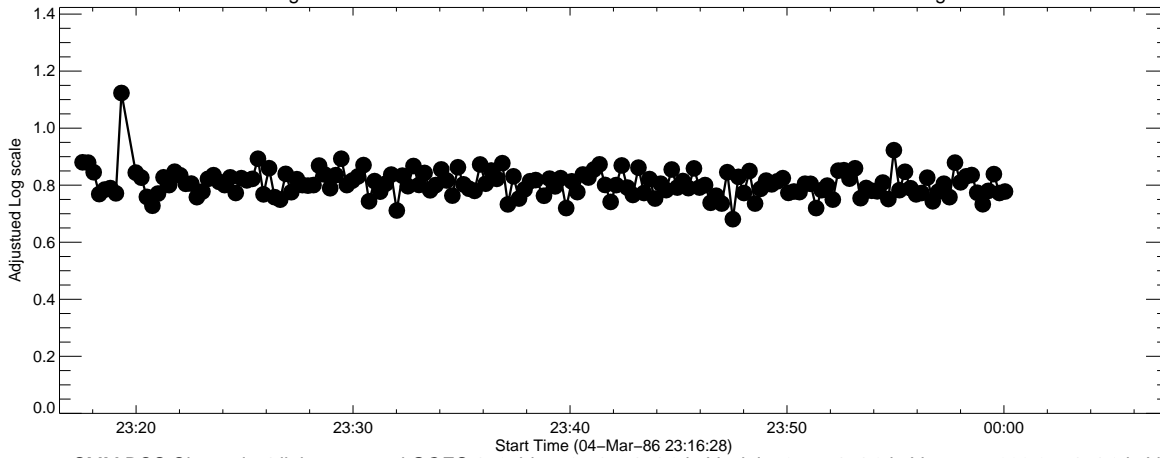

SMM BCS Channel #2 lightcurve red:GOES 1-8 blue: 27.1 - 474.8 keV viol: 53.5 - 474.8 keV green: 226.3 - 474.8 keV

SMM BCS Channel #3 lightcurve red:GOES 1-8 blue: 27.1 - 474.8 keV viol: 53.5 - 474.8 keV green: 226.3 - 474.8 keV

SMM BCS Channel #4 lightcurve red:GOES 1-8 blue: 27.1 - 474.8 keV viol: 53.5 - 474.8 keV green: 226.3 - 474.8 keV

SOL\_1986\_Mar\_04\_23\_19\_19