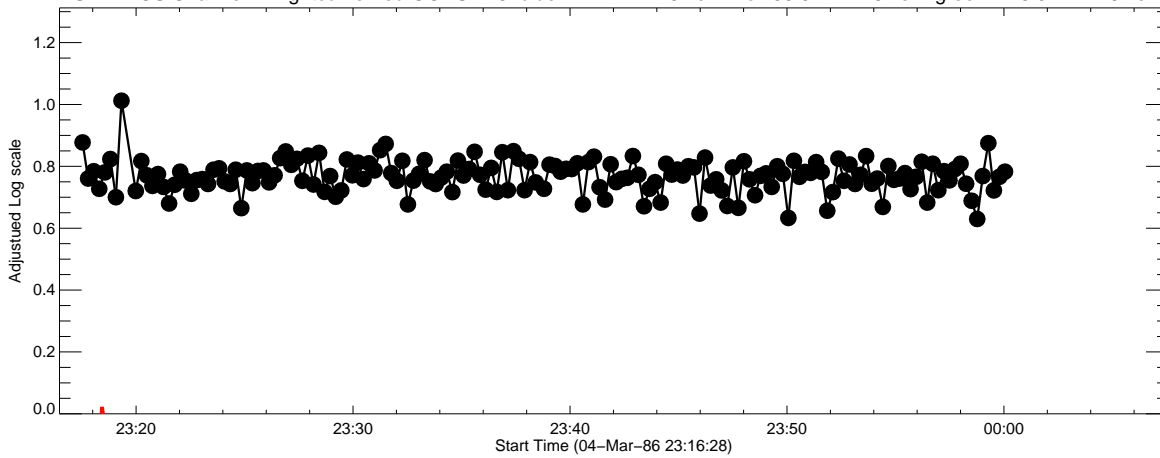

SMM BCS Channel #2 lightcurve red:GOES 1-8 blue: 27.1 - 474.8 keV viol: 53.5 - 474.8 keV green: 226.3 - 474.8 keV

SMM BCS Channel #3 lightcurve red:GOES 1-8 blue: 27.1 - 474.8 keV viol: 53.5 - 474.8 keV green: 226.3 - 474.8 keV

SMM BCS Channel #4 lightcurve red:GOES 1-8 blue: 27.1 - 474.8 keV viol: 53.5 - 474.8 keV green: 226.3 - 474.8 keV

SOL\_1986\_Mar\_04\_23\_19\_19