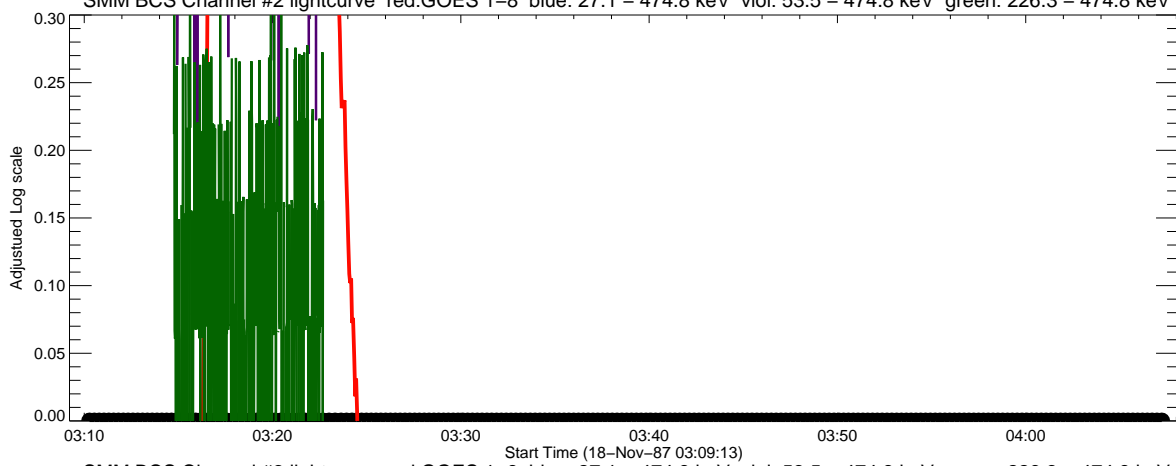

SMM BCS Channel #2 lightcurve red:GOES 1-8 blue: 27.1 - 474.8 keV viol: 53.5 - 474.8 keV green: 226.3 - 474.8 keV

SMM BCS Channel #3 lightcurve red:GOES 1-8 blue: 27.1 - 474.8 keV viol: 53.5 - 474.8 keV green: 226.3 - 474.8 keV

SMM BCS Channel #4 lightcurve red:GOES 1-8 blue: 27.1 - 474.8 keV viol: 53.5 - 474.8 keV green: 226.3 - 474.8 keV

SOL_1987_Nov_18_03_19_09