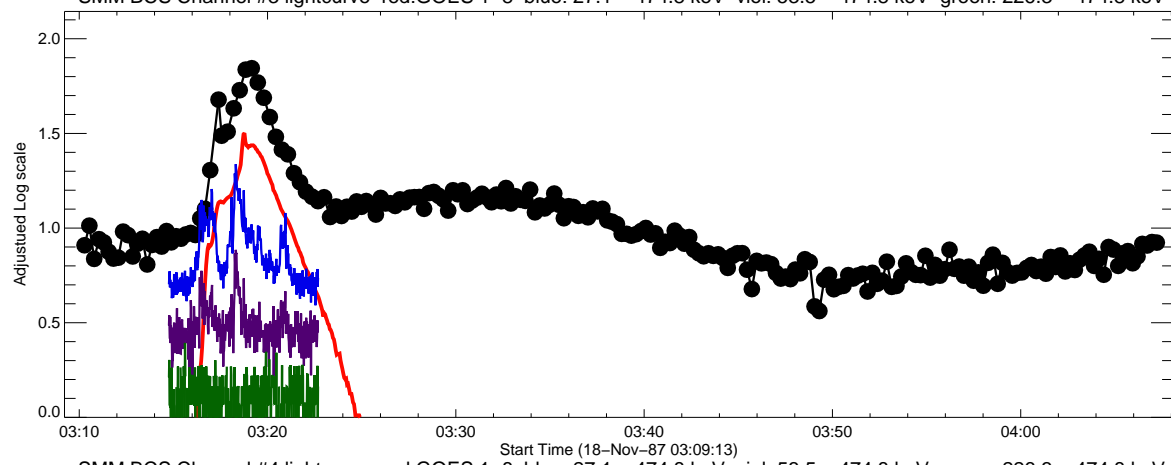

SMM BCS Channel #2 lightcurve red:GOES 1-8 blue: 27.1 - 474.8 keV viol: 53.5 - 474.8 keV green: 226.3 - 474.8 keV

SMM BCS Channel #3 lightcurve red:GOES 1-8 blue: 27.1 - 474.8 keV viol: 53.5 - 474.8 keV green: 226.3 - 474.8 keV

SMM BCS Channel #4 lightcurve red:GOES 1-8 blue: 27.1 - 474.8 keV viol: 53.5 - 474.8 keV green: 226.3 - 474.8 keV

SOL_1987_Nov_18_03_19_09