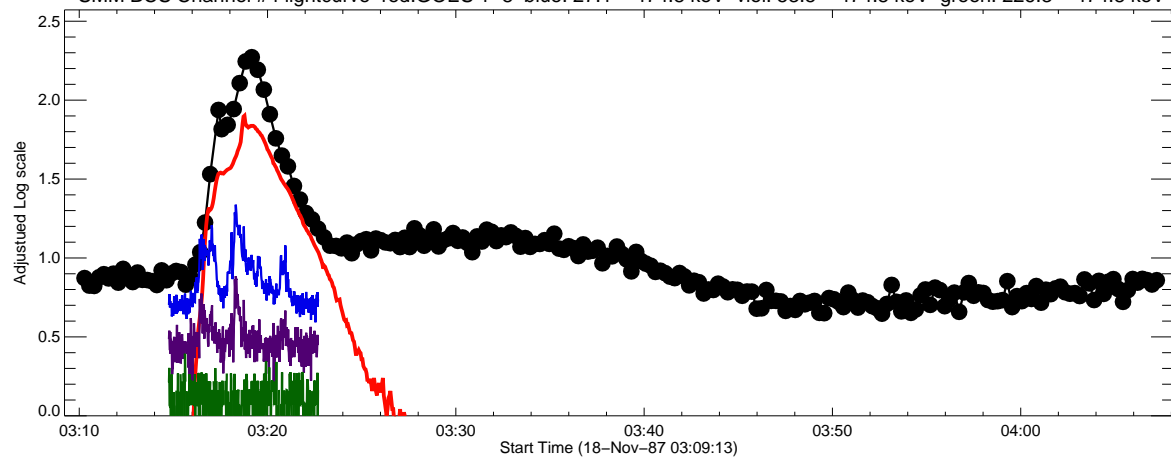

SMM BCS Channel #2 lightcurve red:GOES 1-8 blue: 27.1 - 474.8 keV viol: 53.5 - 474.8 keV green: 226.3 - 474.8 keV

SMM BCS Channel #3 lightcurve red:GOES 1-8 blue: 27.1 - 474.8 keV viol: 53.5 - 474.8 keV green: 226.3 - 474.8 keV

SMM BCS Channel #4 lightcurve red:GOES 1-8 blue: 27.1 - 474.8 keV viol: 53.5 - 474.8 keV green: 226.3 - 474.8 keV

SOL_1987_Nov_18_03_19_09