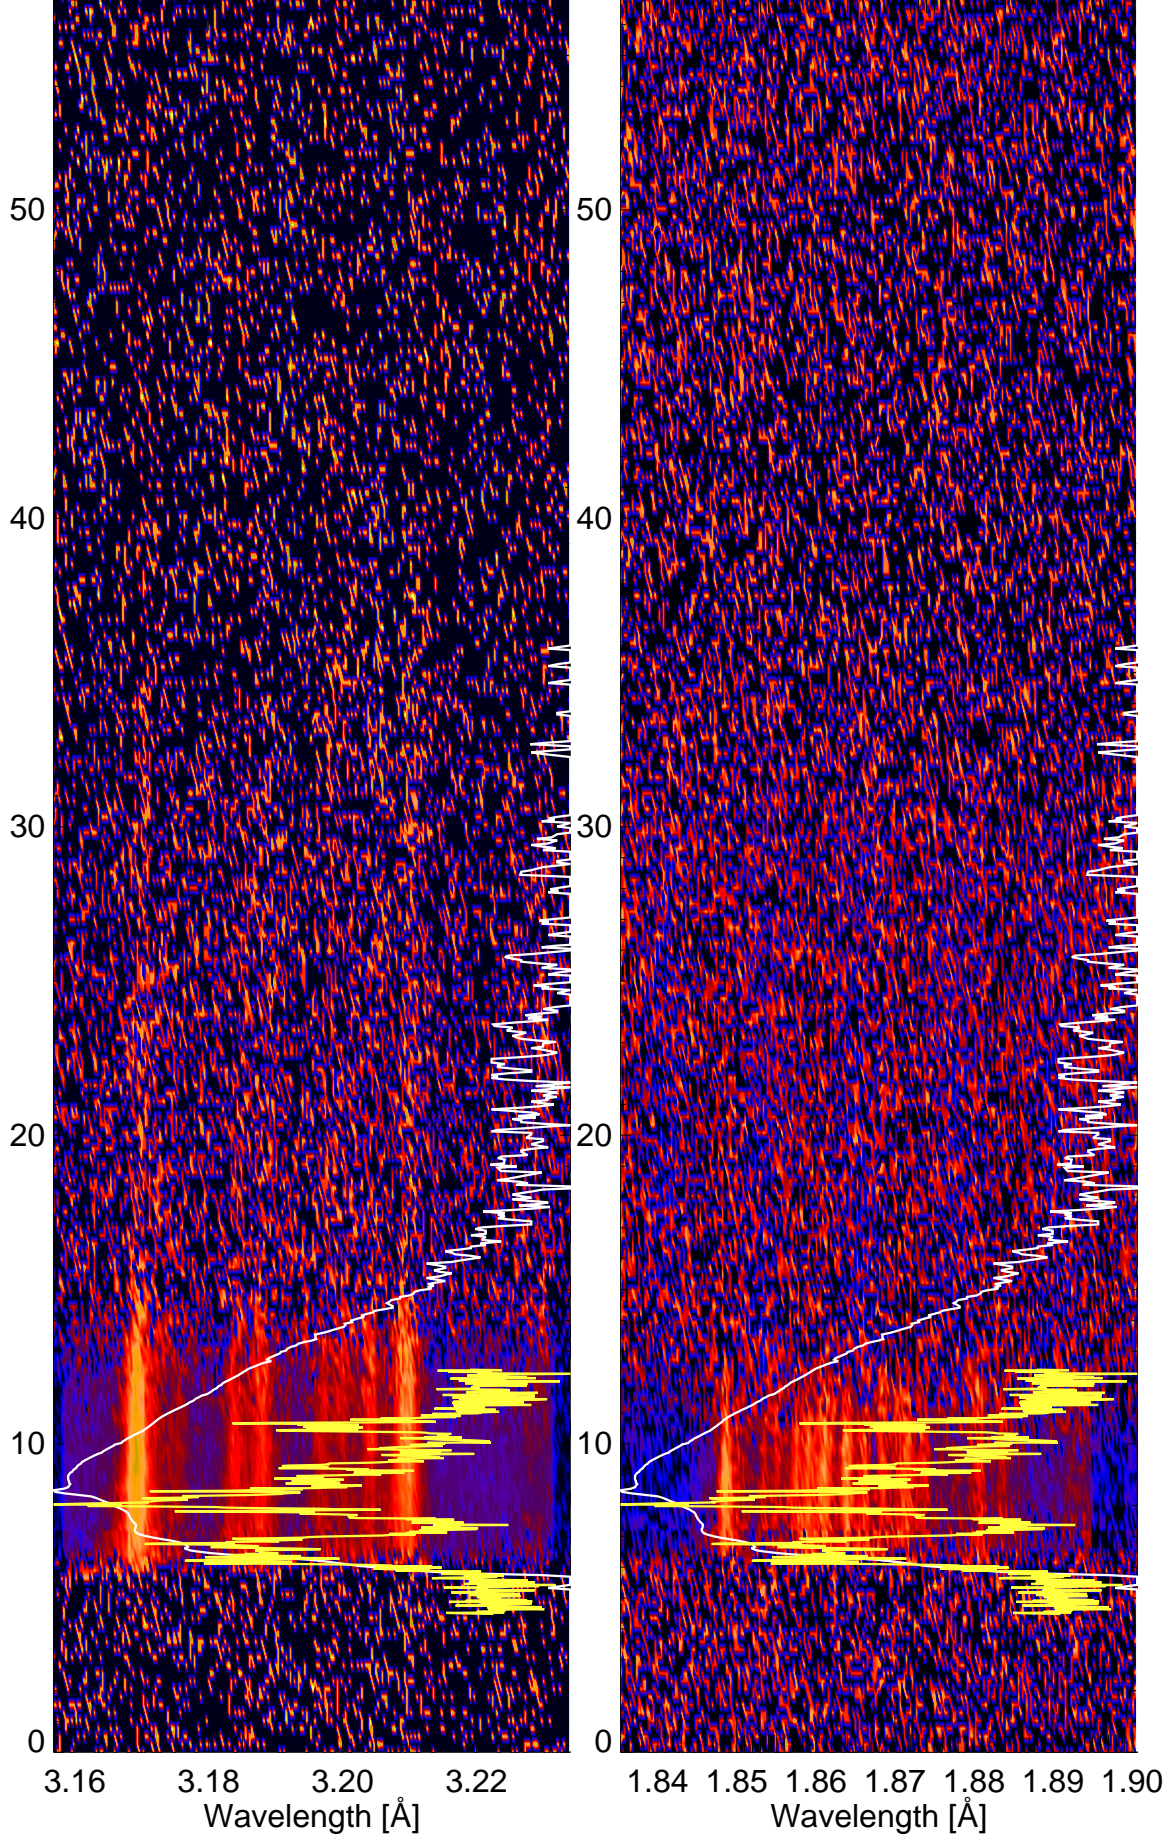

SMM BCS Channel #2 lightcurve red:GOES 1-8 blue: 27.1 - 474.8 keV viol: 53.5 - 474.8 keV green: 226.3 - 474.8 keV

SMM BCS Channel #3 lightcurve red:GOES 1-8 blue: 27.1 - 474.8 keV viol: 53.5 - 474.8 keV green: 226.3 - 474.8 keV

SMM BCS Channel #4 lightcurve red:GOES 1-8 blue: 27.1 - 474.8 keV viol: 53.5 - 474.8 keV green: 226.3 - 474.8 keV

SOL_1987_Nov_18_03_19_09