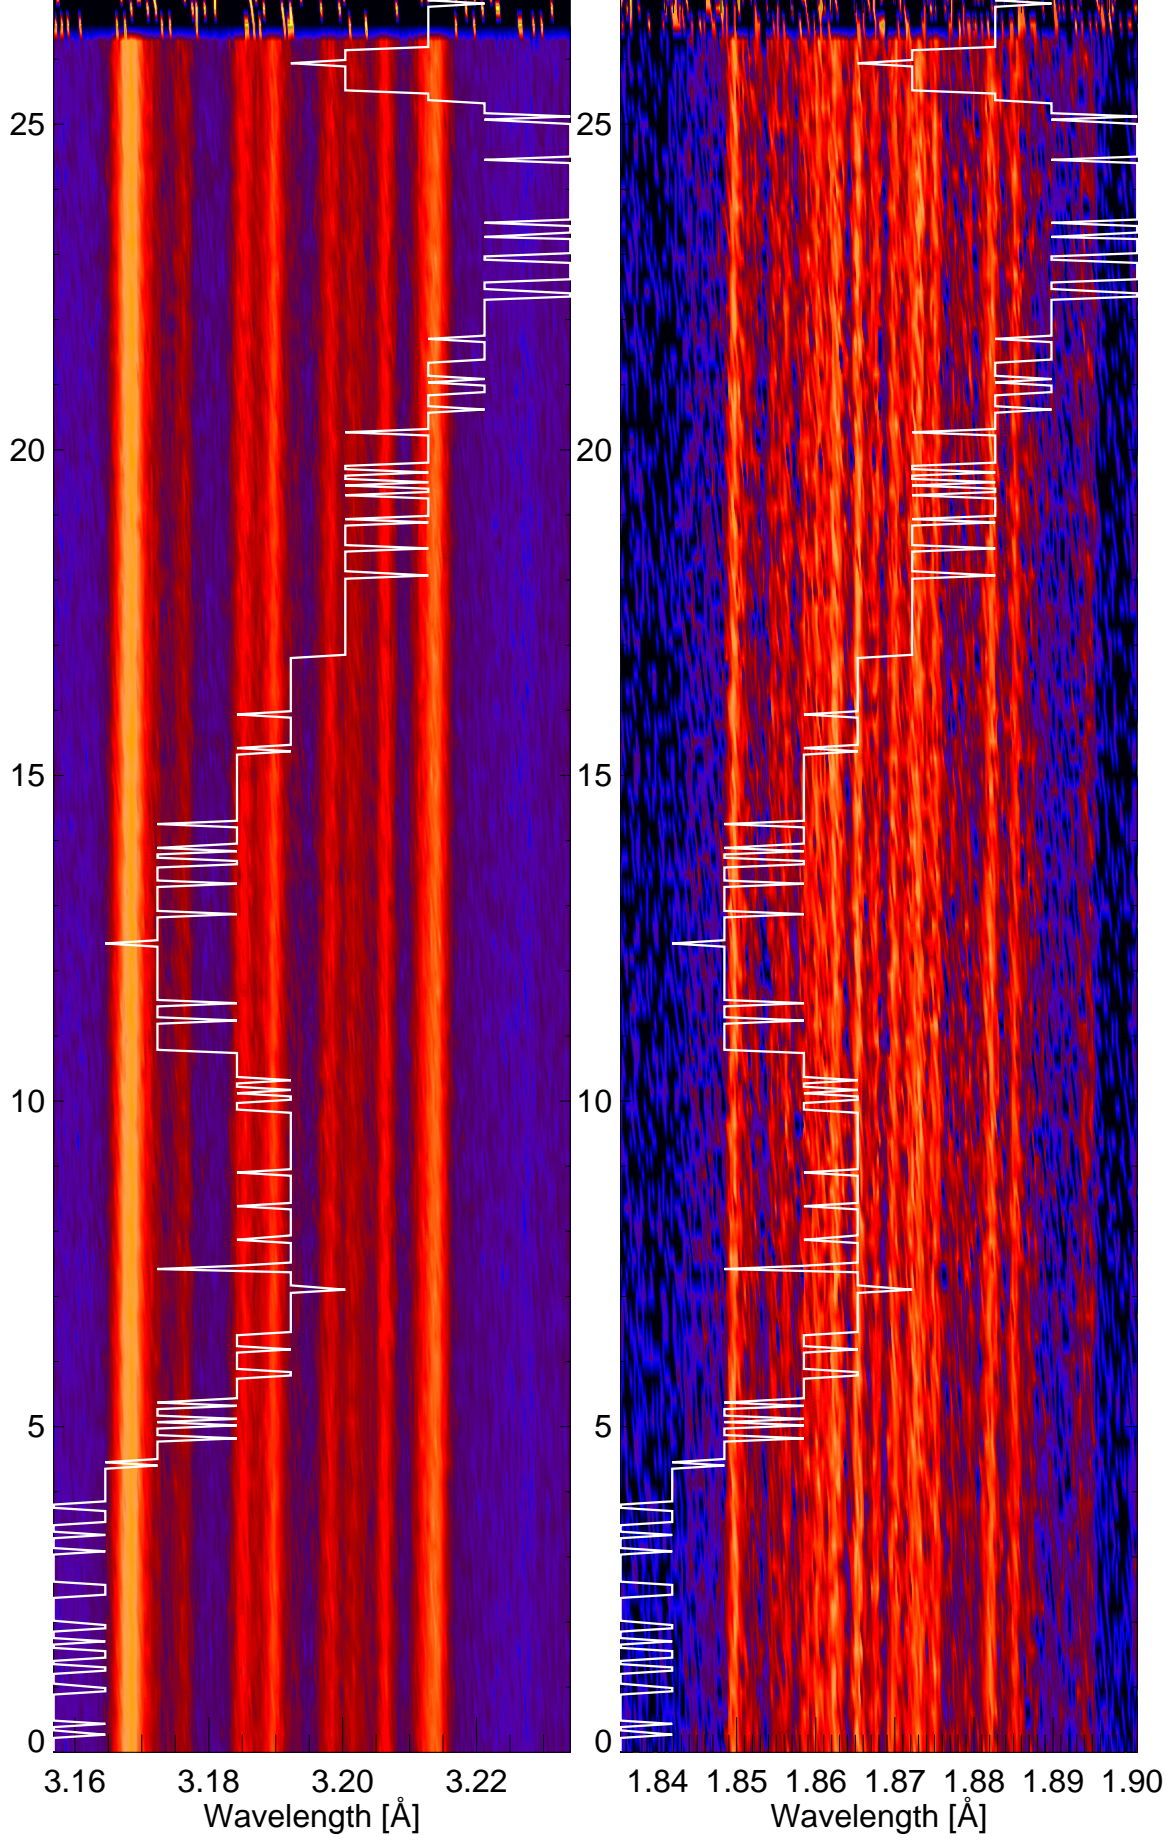

SMM BCS Channel #2 lightcurve red:GOES 1-8 blue: 27.1 - 474.8 keV viol: 53.5 - 474.8 keV green: 226.3 - 474.8 keV

SMM BCS Channel #3 lightcurve red:GOES 1-8 blue: 27.1 - 474.8 keV viol: 53.5 - 474.8 keV green: 226.3 - 474.8 keV

SMM BCS Channel #4 lightcurve red:GOES 1-8 blue: 27.1 - 474.8 keV viol: 53.5 - 474.8 keV green: 226.3 - 474.8 keV

SOL_1989_Aug_16_09_37_10