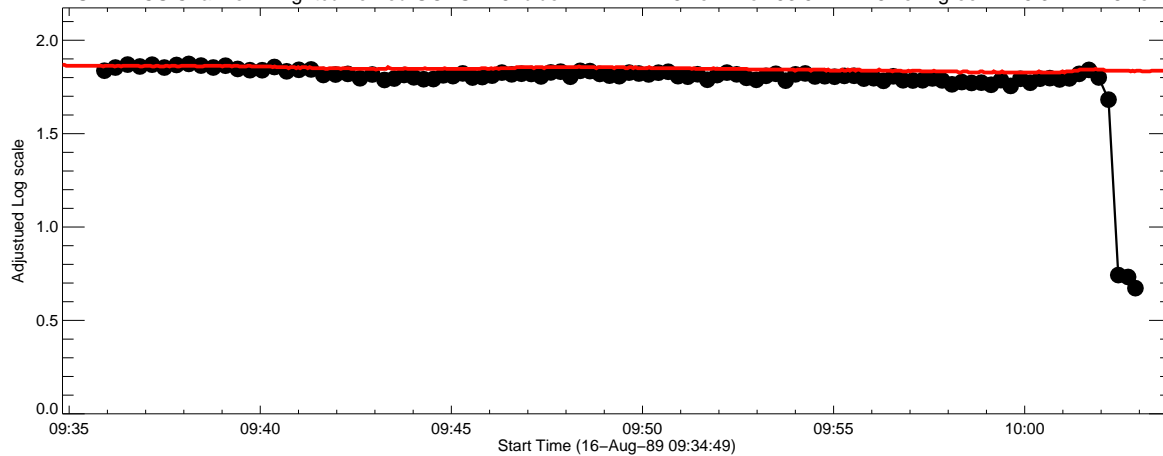

SMM BCS Channel #2 lightcurve red:GOES 1-8 blue: 27.1 - 474.8 keV viol: 53.5 - 474.8 keV green: 226.3 - 474.8 keV

SMM BCS Channel #3 lightcurve red:GOES 1-8 blue: 27.1 - 474.8 keV viol: 53.5 - 474.8 keV green: 226.3 - 474.8 keV

SMM BCS Channel #4 lightcurve red:GOES 1-8 blue: 27.1 - 474.8 keV viol: 53.5 - 474.8 keV green: 226.3 - 474.8 keV

SOL_1989_Aug_16_09_37_10