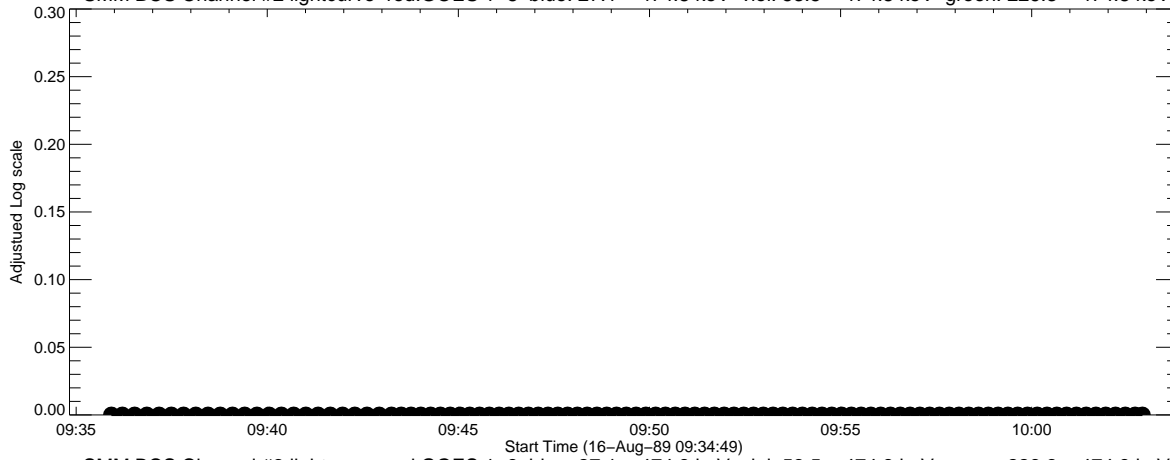

SMM BCS Channel #2 lightcurve red:GOES 1-8 blue: 27.1 - 474.8 keV viol: 53.5 - 474.8 keV green: 226.3 - 474.8 keV

SMM BCS Channel #3 lightcurve red:GOES 1-8 blue: 27.1 - 474.8 keV viol: 53.5 - 474.8 keV green: 226.3 - 474.8 keV

SMM BCS Channel #4 lightcurve red:GOES 1-8 blue: 27.1 - 474.8 keV viol: 53.5 - 474.8 keV green: 226.3 - 474.8 keV

SOL_1989_Aug_16_09_37_10