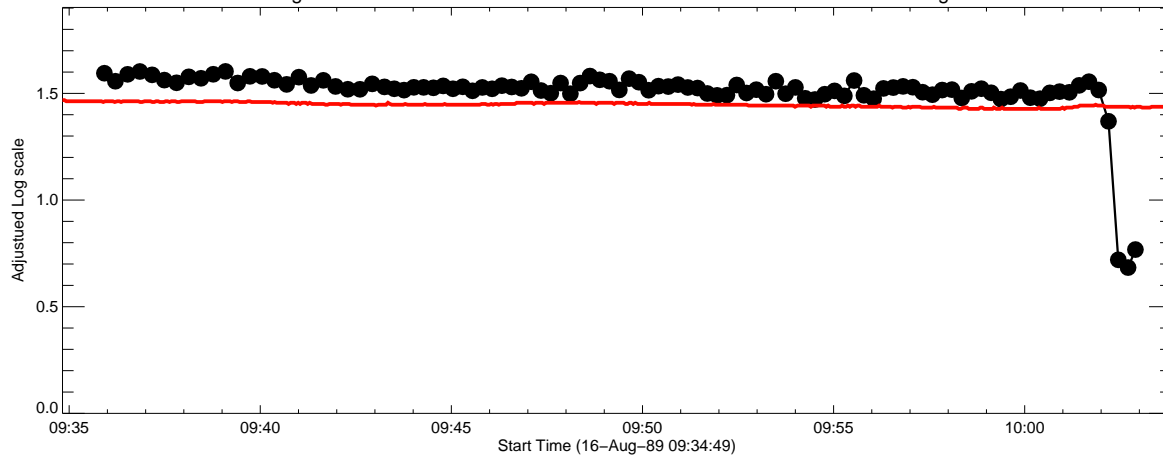

SMM BCS Channel #2 lightcurve red:GOES 1-8 blue: 27.1 - 474.8 keV viol: 53.5 - 474.8 keV green: 226.3 - 474.8 keV

SMM BCS Channel #3 lightcurve red:GOES 1-8 blue: 27.1 - 474.8 keV viol: 53.5 - 474.8 keV green: 226.3 - 474.8 keV

SMM BCS Channel #4 lightcurve red:GOES 1-8 blue: 27.1 - 474.8 keV viol: 53.5 - 474.8 keV green: 226.3 - 474.8 keV

SOL_1989_Aug_16_09_37_10