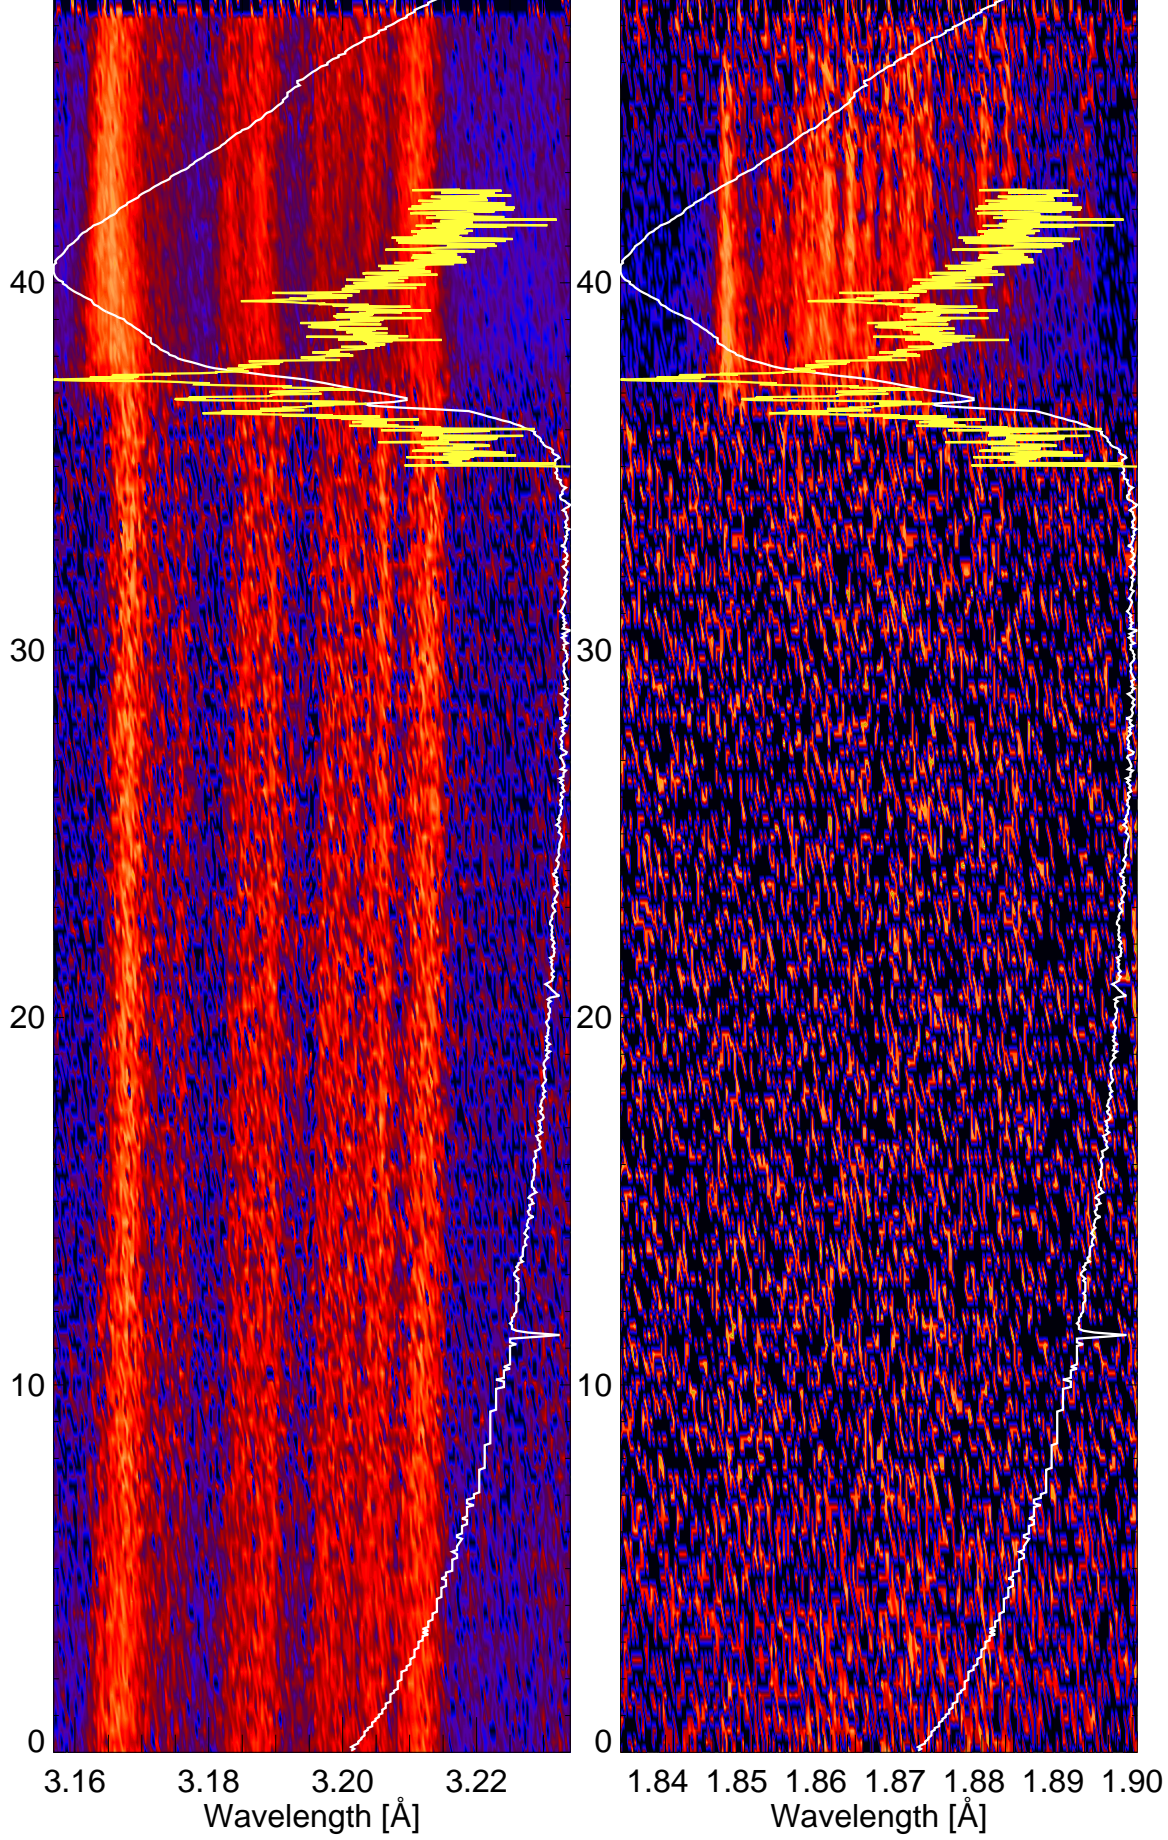

SMM BCS Channel #2 lightcurve red:GOES 1-8 blue: 27.1 - 474.8 keV viol: 53.5 - 474.8 keV green: 226.3 - 474.8 keV

SMM BCS Channel #3 lightcurve red:GOES 1-8 blue: 27.1 - 474.8 keV viol: 53.5 - 474.8 keV green: 226.3 - 474.8 keV

SMM BCS Channel #4 lightcurve red:GOES 1-8 blue: 27.1 - 474.8 keV viol: 53.5 - 474.8 keV green: 226.3 - 474.8 keV

SOL_1989_Aug_28_04_33_15