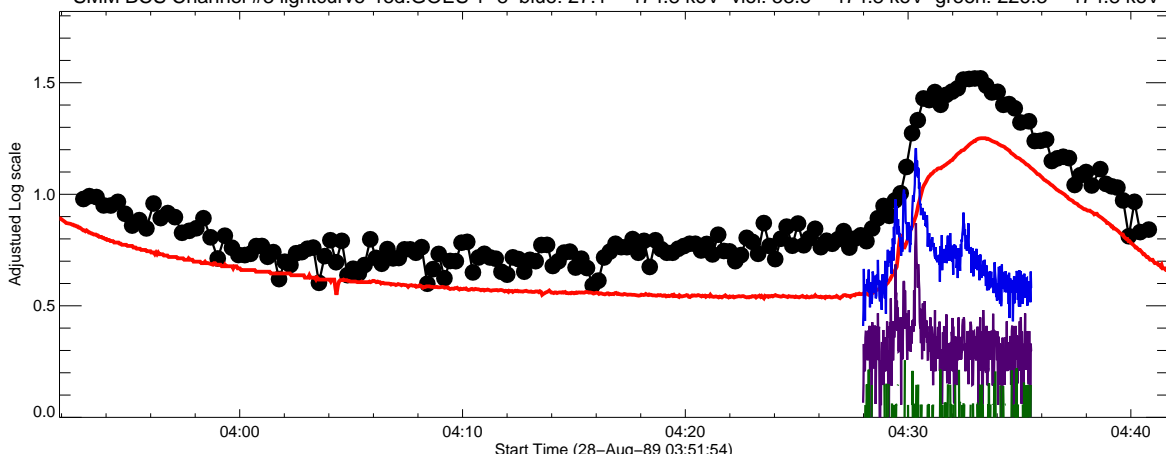

SMM BCS Channel #2 lightcurve red:GOES 1-8 blue: 27.1 - 474.8 keV viol: 53.5 - 474.8 keV green: 226.3 - 474.8 keV

SMM BCS Channel #3 lightcurve red:GOES 1-8 blue: 27.1 - 474.8 keV viol: 53.5 - 474.8 keV green: 226.3 - 474.8 keV

SMM BCS Channel #4 lightcurve red:GOES 1-8 blue: 27.1 - 474.8 keV viol: 53.5 - 474.8 keV green: 226.3 - 474.8 keV

SOL_1989_Aug_28_04_33_15