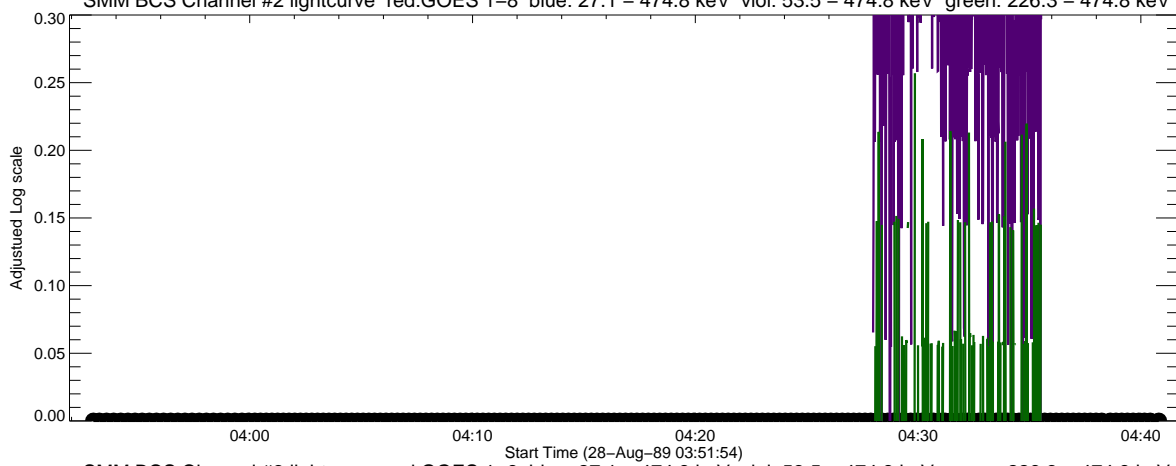

SMM BCS Channel #2 lightcurve red:GOES 1-8 blue: 27.1 - 474.8 keV viol: 53.5 - 474.8 keV green: 226.3 - 474.8 keV

SMM BCS Channel #3 lightcurve red:GOES 1-8 blue: 27.1 - 474.8 keV viol: 53.5 - 474.8 keV green: 226.3 - 474.8 keV

SMM BCS Channel #4 lightcurve red:GOES 1-8 blue: 27.1 - 474.8 keV viol: 53.5 - 474.8 keV green: 226.3 - 474.8 keV

SOL_1989_Aug_28_04_33_15