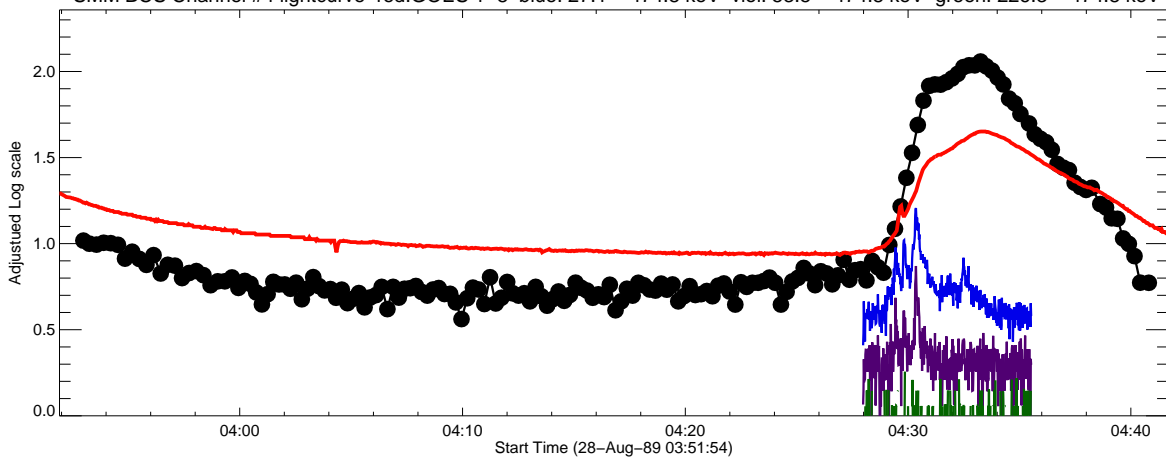

SMM BCS Channel #2 lightcurve red:GOES 1-8 blue: 27.1 - 474.8 keV viol: 53.5 - 474.8 keV green: 226.3 - 474.8 keV

SMM BCS Channel #3 lightcurve red:GOES 1-8 blue: 27.1 - 474.8 keV viol: 53.5 - 474.8 keV green: 226.3 - 474.8 keV

SMM BCS Channel #4 lightcurve red:GOES 1-8 blue: 27.1 - 474.8 keV viol: 53.5 - 474.8 keV green: 226.3 - 474.8 keV

SOL_1989_Aug_28_04_33_15