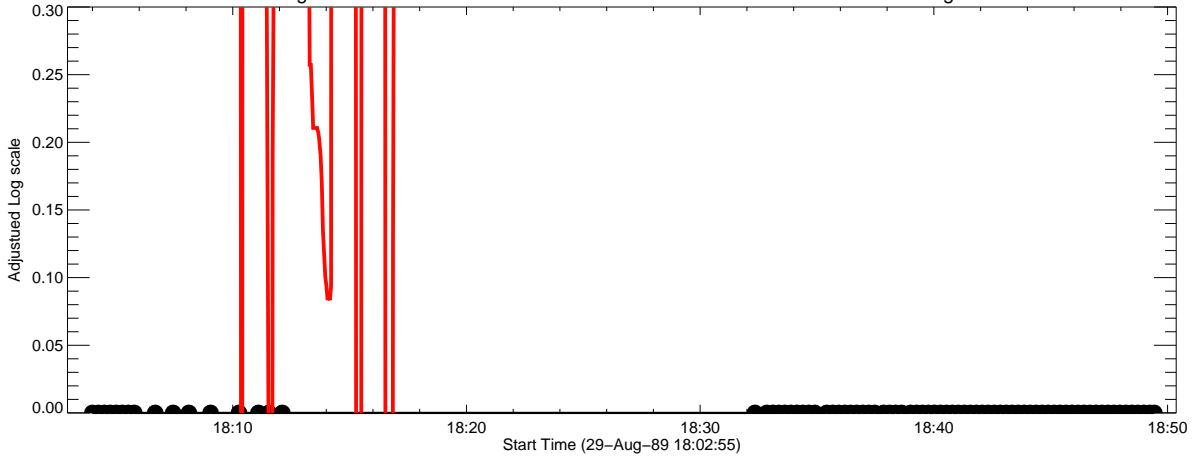

SMM BCS Channel #2 lightcurve red:GOES 1-8 blue: 27.1 - 474.8 keV viol: 53.5 - 474.8 keV green: 226.3 - 474.8 keV

SMM BCS Channel #3 lightcurve red:GOES 1-8 blue: 27.1 - 474.8 keV viol: 53.5 - 474.8 keV green: 226.3 - 474.8 keV

SMM BCS Channel #4 lightcurve red:GOES 1-8 blue: 27.1 - 474.8 keV viol: 53.5 - 474.8 keV green: 226.3 - 474.8 keV

SOL_1989_Aug_29_18_09_02