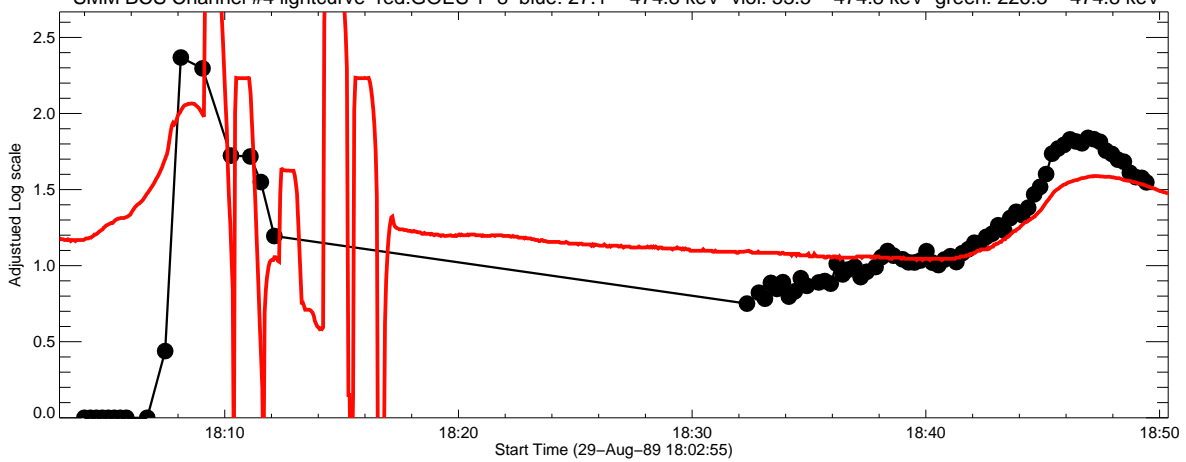

SMM BCS Channel #2 lightcurve red:GOES 1-8 blue: 27.1 - 474.8 keV viol: 53.5 - 474.8 keV green: 226.3 - 474.8 keV

SMM BCS Channel #3 lightcurve red:GOES 1-8 blue: 27.1 - 474.8 keV viol: 53.5 - 474.8 keV green: 226.3 - 474.8 keV

SMM BCS Channel #4 lightcurve red:GOES 1-8 blue: 27.1 - 474.8 keV viol: 53.5 - 474.8 keV green: 226.3 - 474.8 keV

SOL_1989_Aug_29_18_09_02