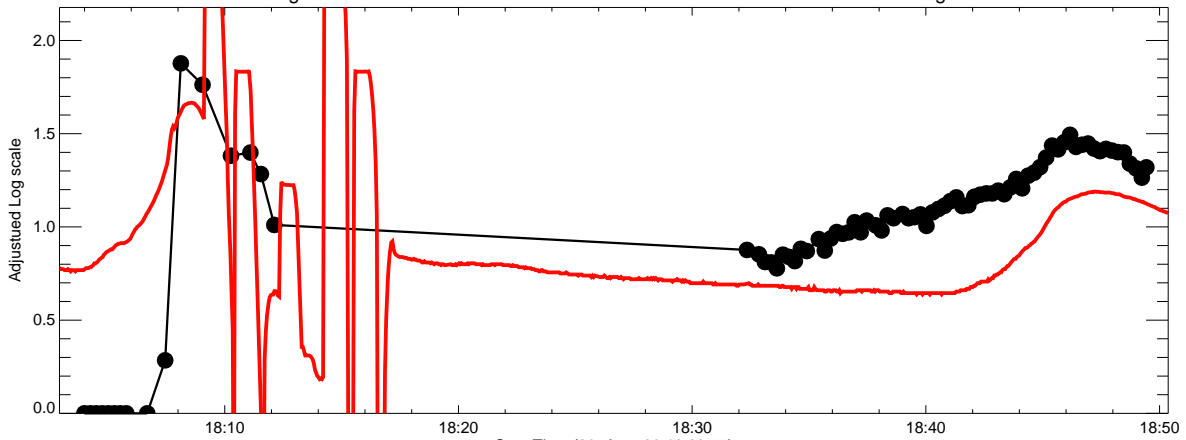

SMM BCS Channel #2 lightcurve red:GOES 1-8 blue: 27.1 - 474.8 keV viol: 53.5 - 474.8 keV green: 226.3 - 474.8 keV

SMM BCS Channel #3 lightcurve red:GOES 1-8 blue: 27.1 - 474.8 keV viol: 53.5 - 474.8 keV green: 226.3 - 474.8 keV

SMM BCS Channel #4 lightcurve red:GOES 1-8 blue: 27.1 - 474.8 keV viol: 53.5 - 474.8 keV green: 226.3 - 474.8 keV

SOL_1989_Aug_29_18_09_02