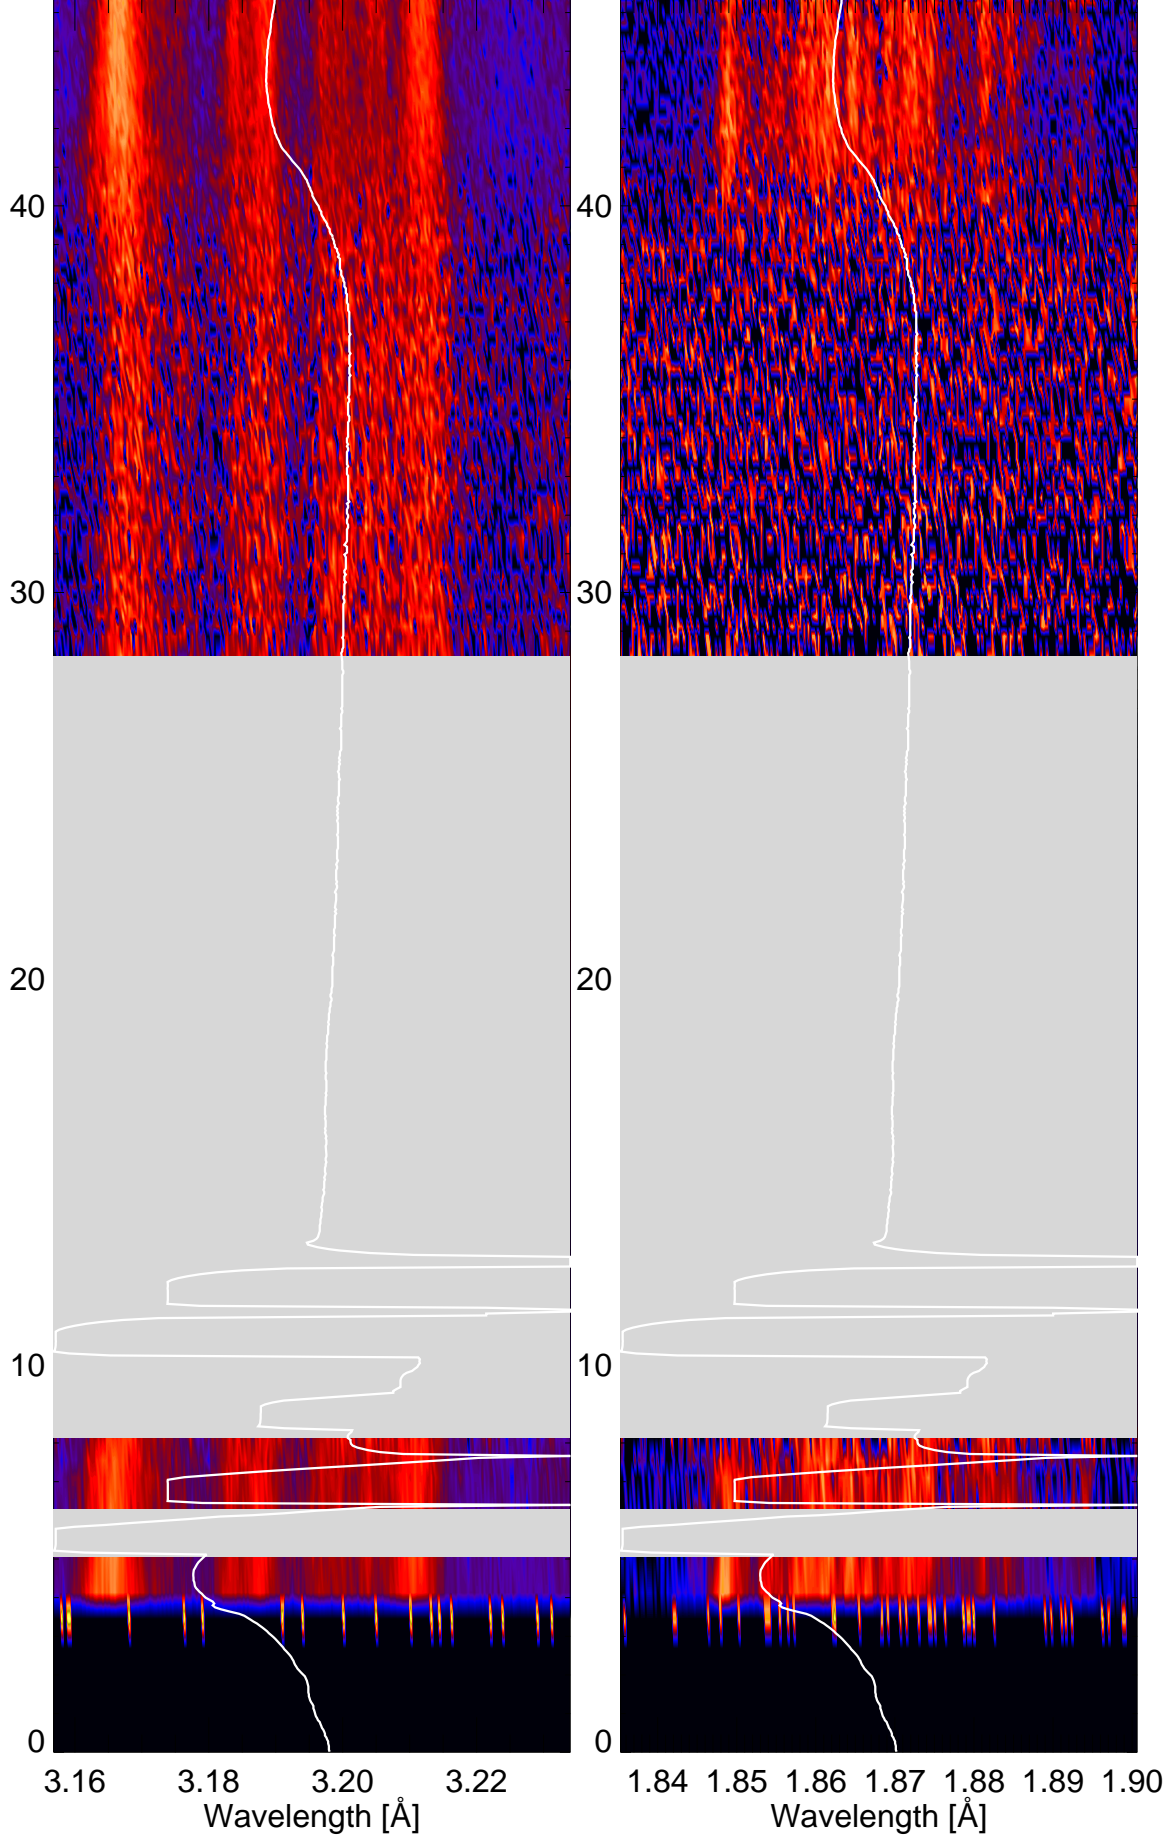

SMM BCS Channel #2 lightcurve red:GOES 1-8 blue: 27.1 - 474.8 keV viol: 53.5 - 474.8 keV green: 226.3 - 474.8 keV

SMM BCS Channel #3 lightcurve red:GOES 1-8 blue: 27.1 - 474.8 keV viol: 53.5 - 474.8 keV green: 226.3 - 474.8 keV

SMM BCS Channel #4 lightcurve red:GOES 1-8 blue: 27.1 - 474.8 keV viol: 53.5 - 474.8 keV green: 226.3 - 474.8 keV

SOL_1989_Aug_29_18_09_02