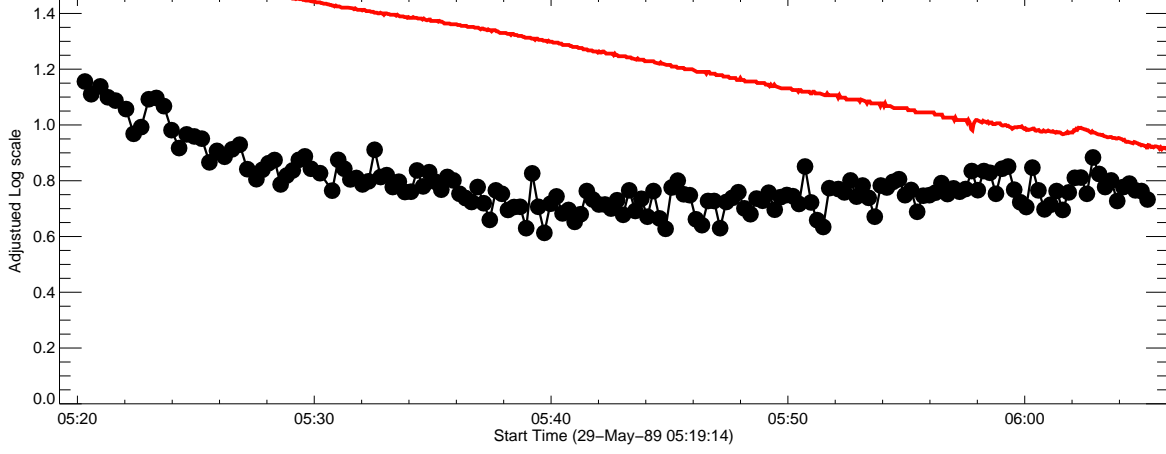

SMM BCS Channel #2 lightcurve red:GOES 1-8 blue: 27.1 - 474.8 keV viol: 53.5 - 474.8 keV green: 226.3 - 474.8 keV

SMM BCS Channel #3 lightcurve red:GOES 1-8 blue: 27.1 - 474.8 keV viol: 53.5 - 474.8 keV green: 226.3 - 474.8 keV

SMM BCS Channel #4 lightcurve red:GOES 1-8 blue: 27.1 - 474.8 keV viol: 53.5 - 474.8 keV green: 226.3 - 474.8 keV

SOL\_1989\_May\_29\_05\_20\_34