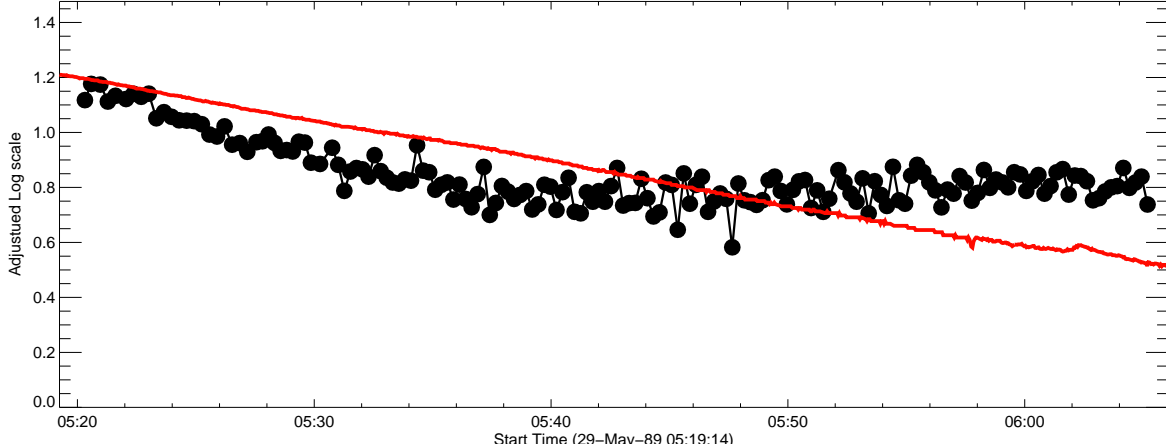

SMM BCS Channel #2 lightcurve red:GOES 1-8 blue: 27.1 - 474.8 keV viol: 53.5 - 474.8 keV green: 226.3 - 474.8 keV

SMM BCS Channel #3 lightcurve red:GOES 1-8 blue: 27.1 - 474.8 keV viol: 53.5 - 474.8 keV green: 226.3 - 474.8 keV

SMM BCS Channel #4 lightcurve red:GOES 1-8 blue: 27.1 - 474.8 keV viol: 53.5 - 474.8 keV green: 226.3 - 474.8 keV

SOL\_1989\_May\_29\_05\_20\_34