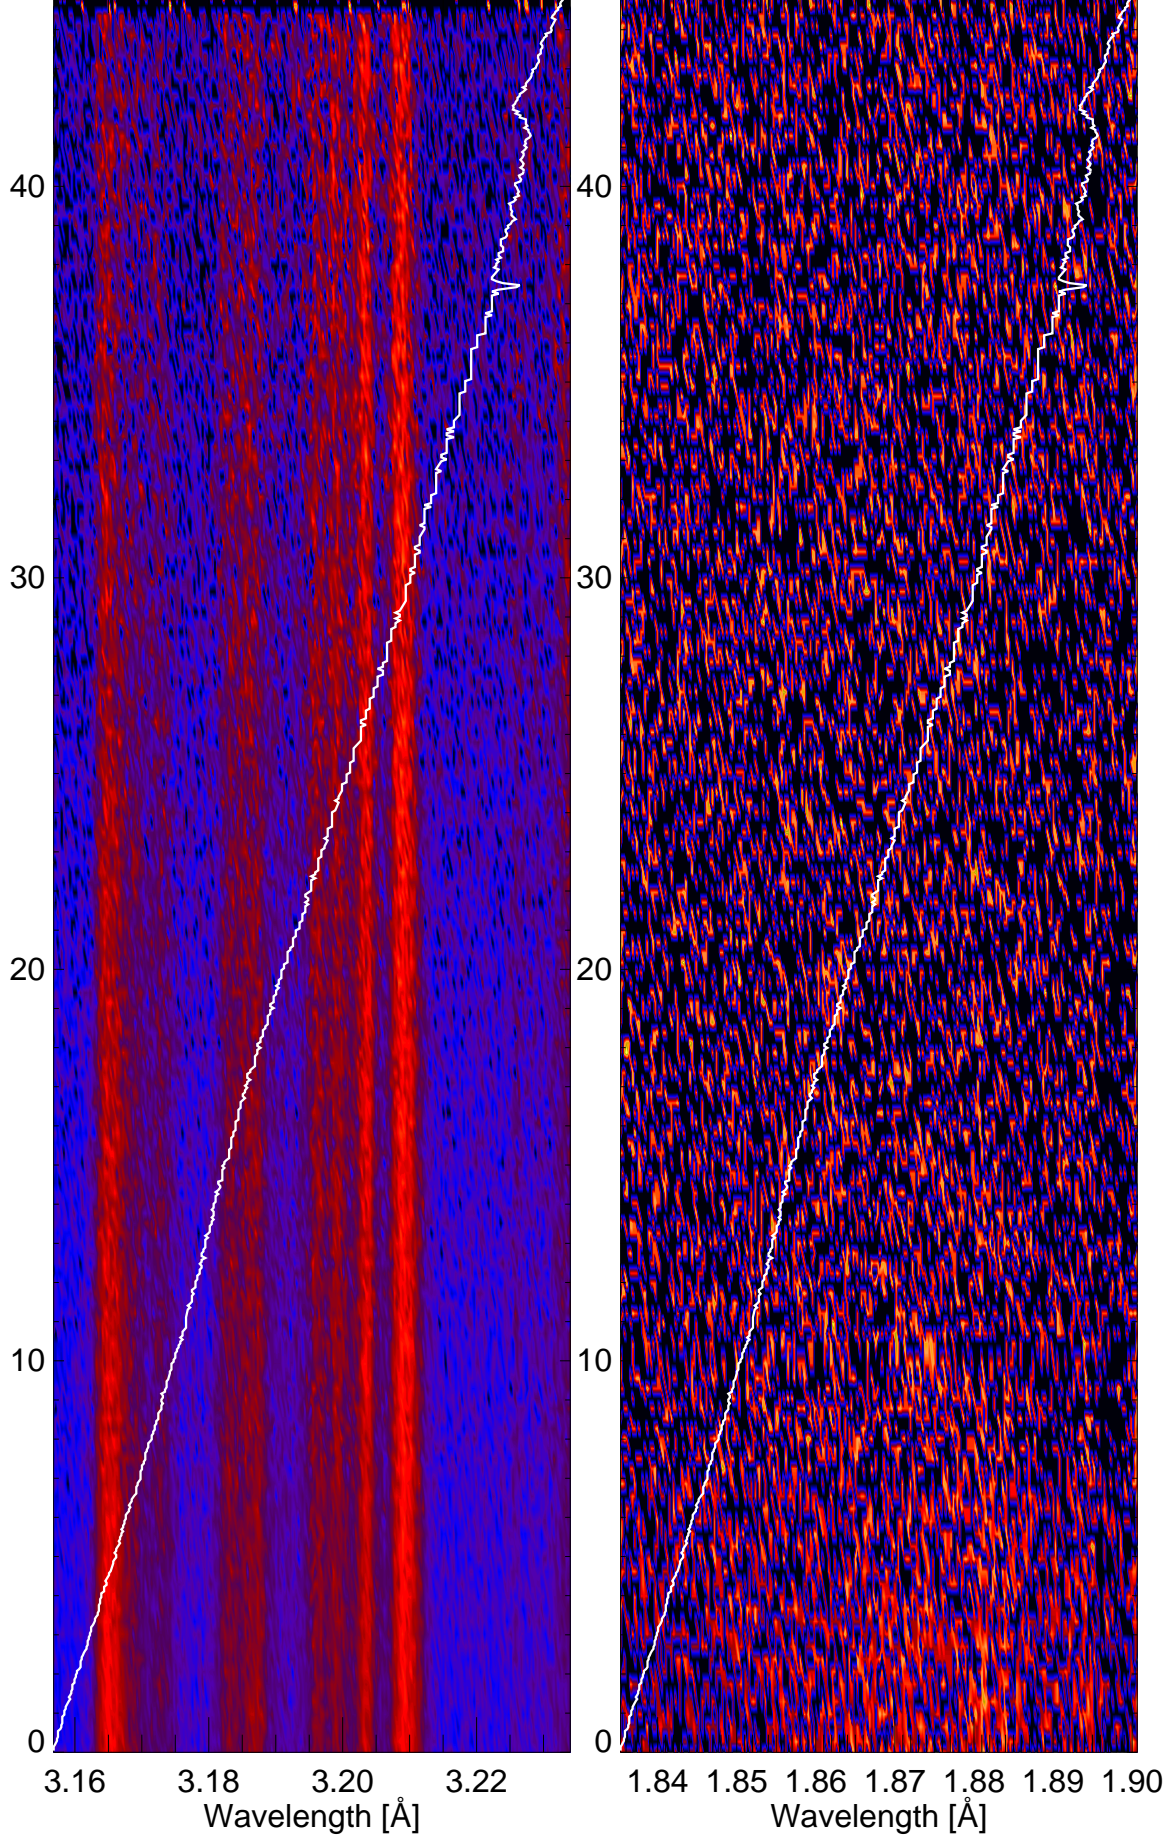

SMM BCS Channel #2 lightcurve red:GOES 1-8 blue: 27.1 - 474.8 keV viol: 53.5 - 474.8 keV green: 226.3 - 474.8 keV

SMM BCS Channel #3 lightcurve red:GOES 1-8 blue: 27.1 - 474.8 keV viol: 53.5 - 474.8 keV green: 226.3 - 474.8 keV

SMM BCS Channel #4 lightcurve red:GOES 1-8 blue: 27.1 - 474.8 keV viol: 53.5 - 474.8 keV green: 226.3 - 474.8 keV

SOL\_1989\_May\_29\_05\_20\_34