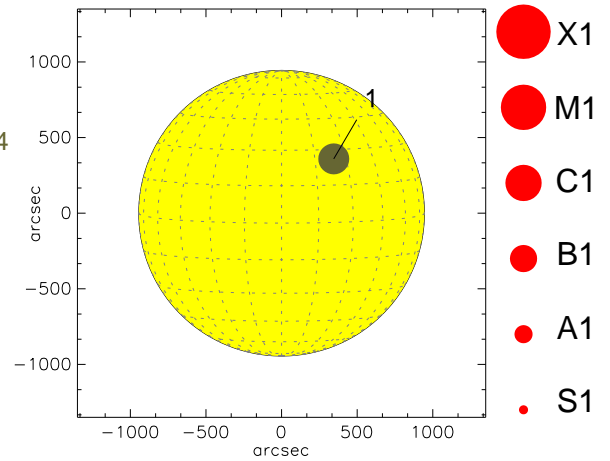

SphinX Quick – Look Image

Start Time: 2009-06-05T22:25:49.448

End Time: 2009-06-06T06:37:08.459

LIST OF STRONGER EVENTS

ID	DATE	START	PEAK	END	CLASS	LOC
1)	2009-06-06	03:17:00	03:23:00	03:33:00	B2.6	N26W24