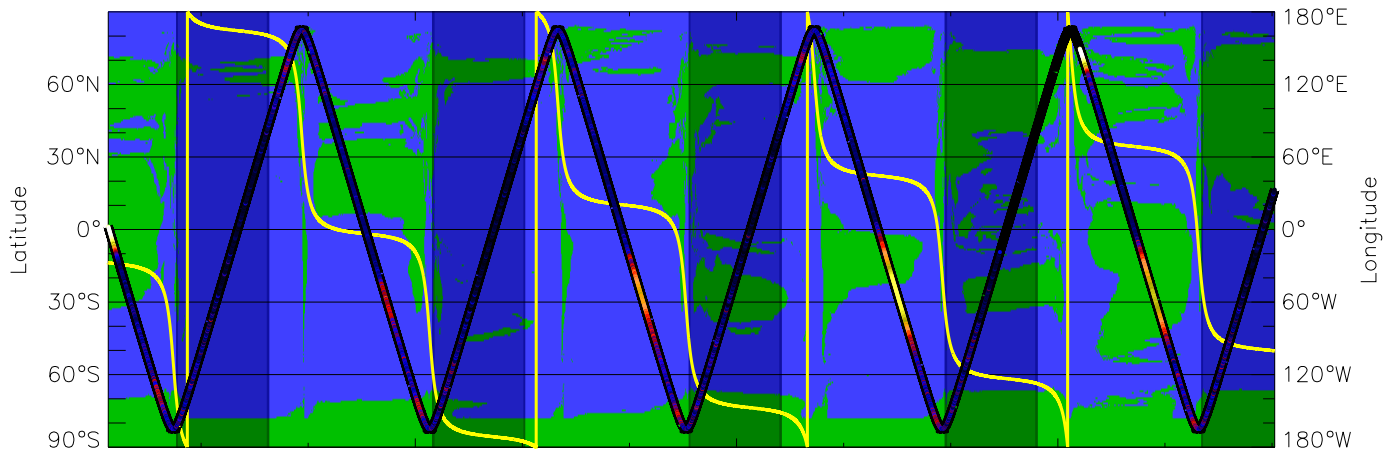

SphinX Quick – Look Image

Start Time: 2009-06-12T08:05:19.686

End Time: 2009-06-12T15:21:00.519

LIST OF STRONGER EVENTS

ID	DATE	START	PEAK	END	CLASS	LOC
1)	2009-06-12	09:26:00	09:33:00	-	S2.0	-
2)	2009-06-12	09:50:00	09:56:00	-	S4.0	-
3)	2009-06-12	09:56:00	10:00:00	10:06:00	S1.0	-
4)	2009-06-12	11:01:00	11:06:00	11:10:00	S1.0	-
5)	2009-06-12	11:10:00	11:14:00	11:20:00	S1.0	-
6)	2009-06-12	11:20:00	11:24:00	11:30:00	S9.0	-

1 2 3 4 5 6

Start Time (12-Jun-09 08:05:19)