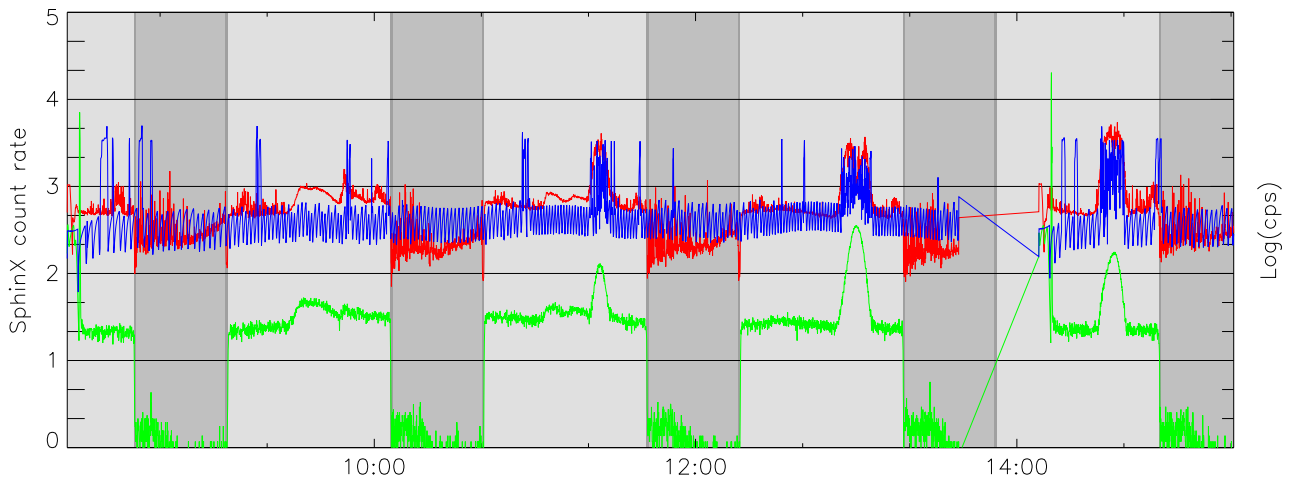

SphinX Quick – Look Image

Start Time: 2009-06-12T08:05:19.686

End Time: 2009-06-12T15:21:00.519

LIST OF STRONGER EVENTS

ID	DATE	START	PEAK	END	CLASS	LOC
1)	2009-06-12	09:26:00	09:33:00	-	S2.0	-
2)	2009-06-12	09:50:00	09:56:00	-	S4.0	-
3)	2009-06-12	09:56:00	10:00:00	10:06:00	S1.0	-
4)	2009-06-12	11:01:00	11:06:00	11:10:00	S1.0	-
5)	2009-06-12	11:10:00	11:14:00	11:20:00	S1.0	-
6)	2009-06-12	11:20:00	11:24:00	11:30:00	S9.0	-

1 2 3 4 5 6

Start Time (12-Jun-09 08:05:19)