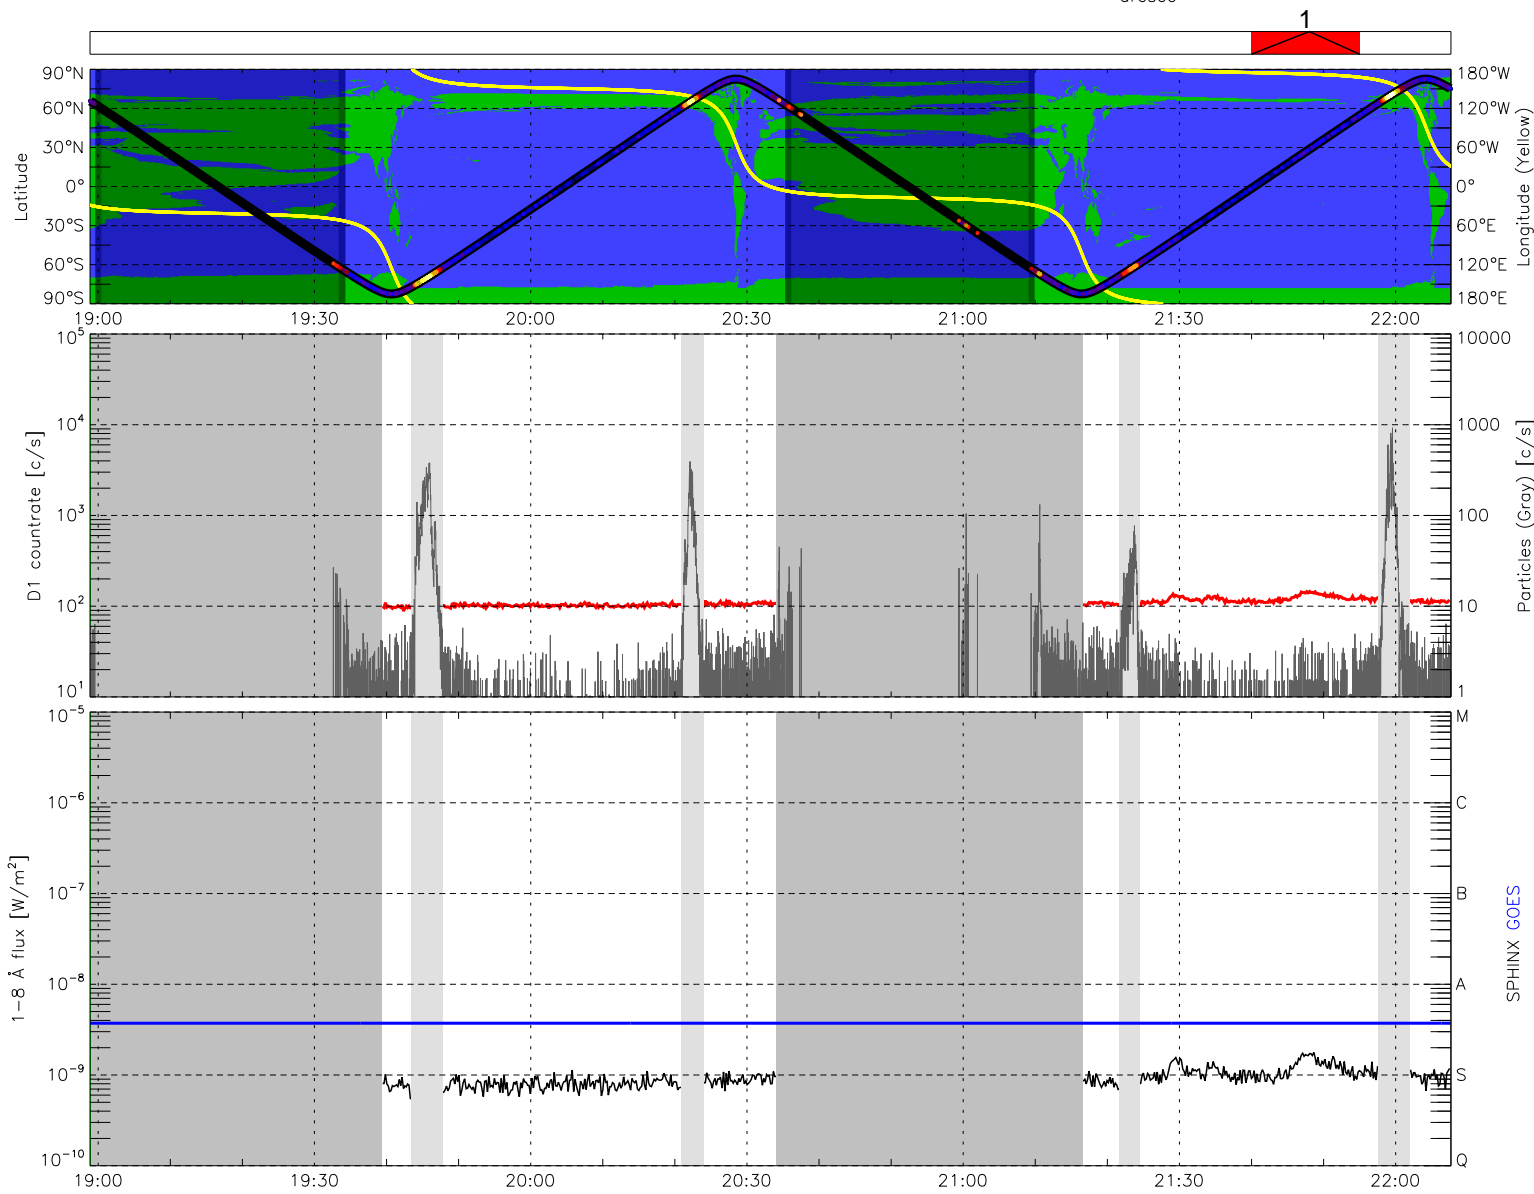

SPHINX\_090311\_185852\_220740 - Level1

Start Time: 2009-03-11 18:58:51.882

End Time: 2009-03-11 22:07:39.844

### LIST OF STRONGER EVENTS

ID	DATE	START	PEAK	END	CLASS	POS
1)	2009-03-11	21:40:00	21:48:00	21:55:00	Q0.9	-

SPHINX\_090311\_185852\_220740 generated by sphinx\_l1\_sci\_ps.pro Mon Apr 30 22:28:46 2012 (UTC+2)