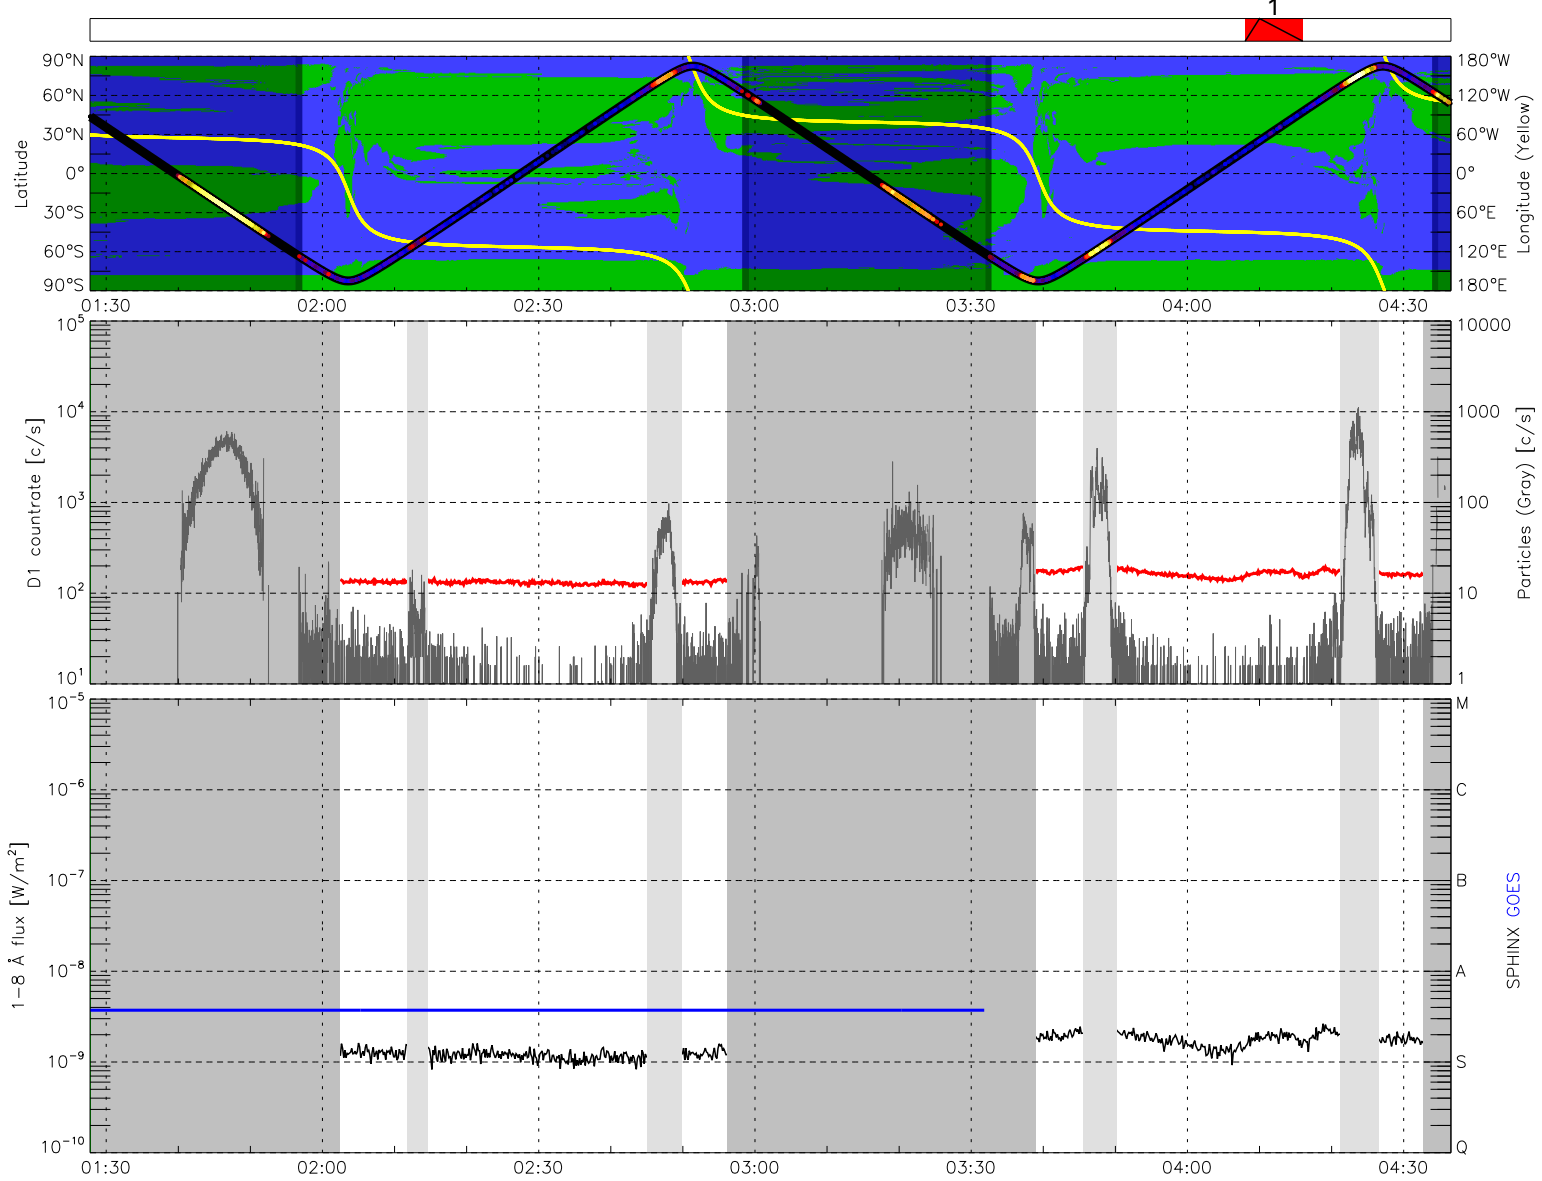

SPHINX_090312_012745_043633 - Level1

Start Time: 2009-03-12 01:27:45.197

End Time: 2009-03-12 04:36:33.161

LIST OF STRONGER EVENTS

ID	DATE	START	PEAK	END	CLASS	POS
1)	2009-03-12	04:08:00	04:10:00	04:16:00	Q0.9	-

SPHINX_090312_012745_043633 generated by sphinx_l1_sci_ps.pro Mon Apr 30 22:30:59 2012 (UTC+2)