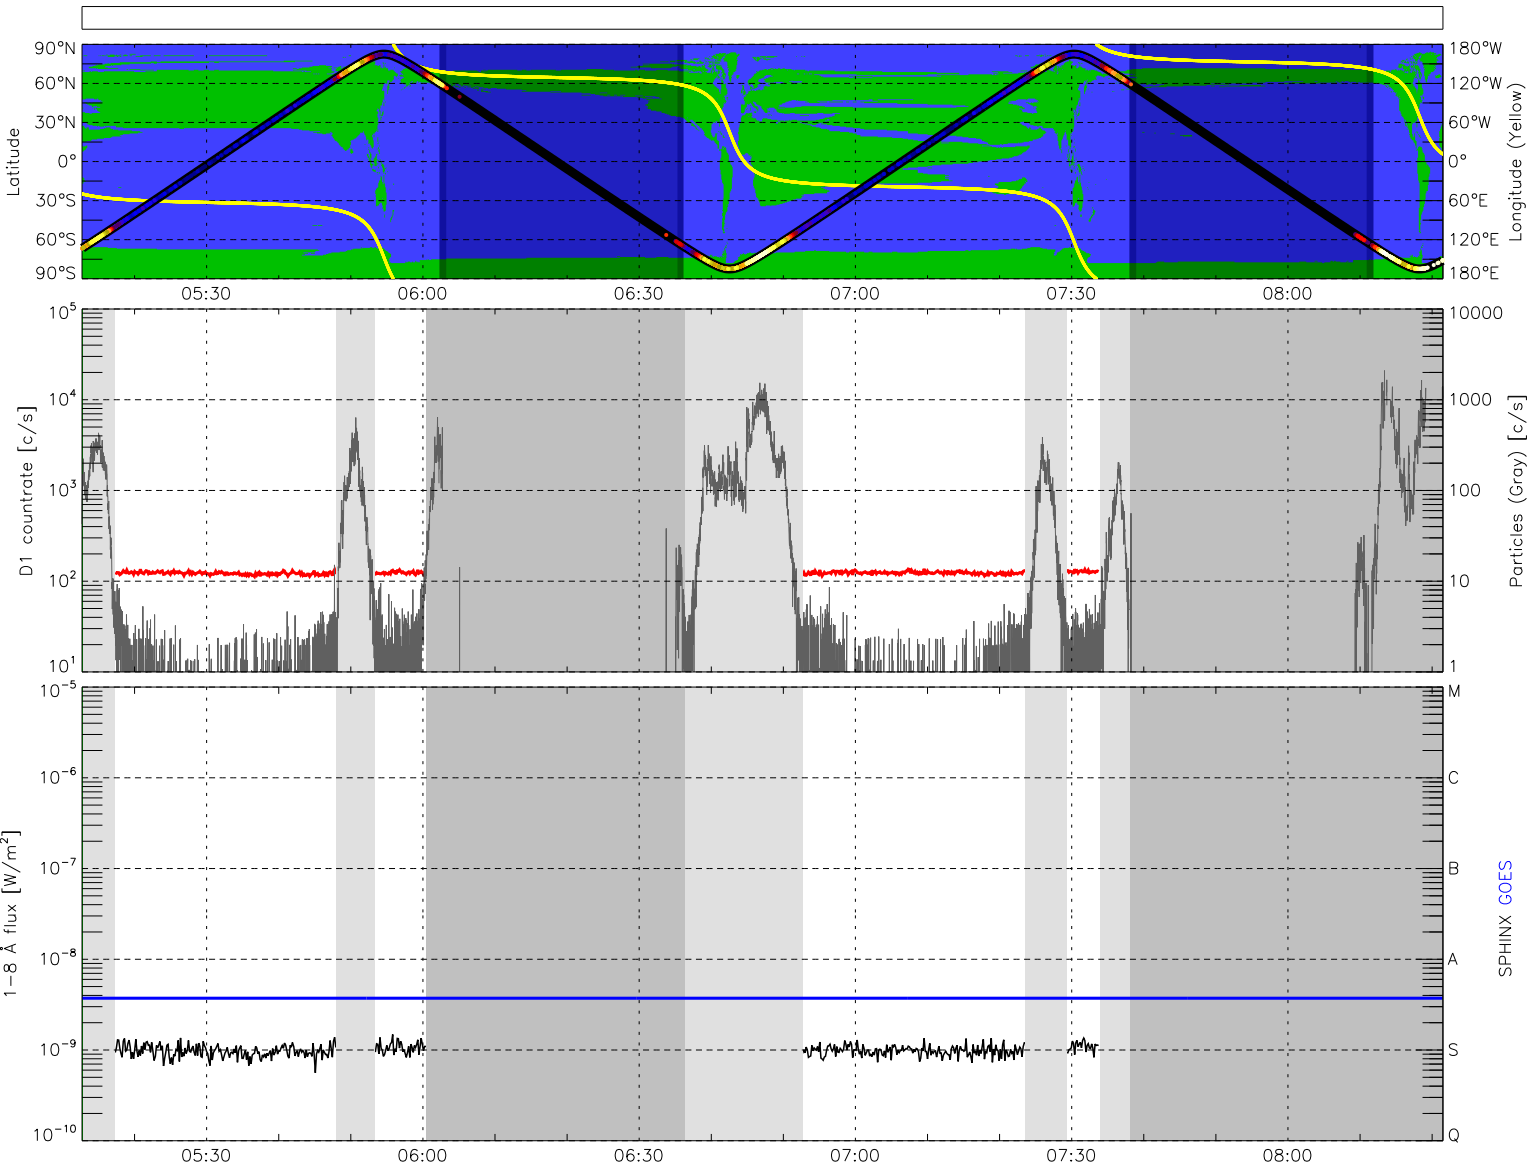

LIST OF STRONGER EVENTS

ID	DATE	START	PEAK	END	CLASS	POS
----	------	-------	------	-----	-------	-----

No events found

SPHINX GOES