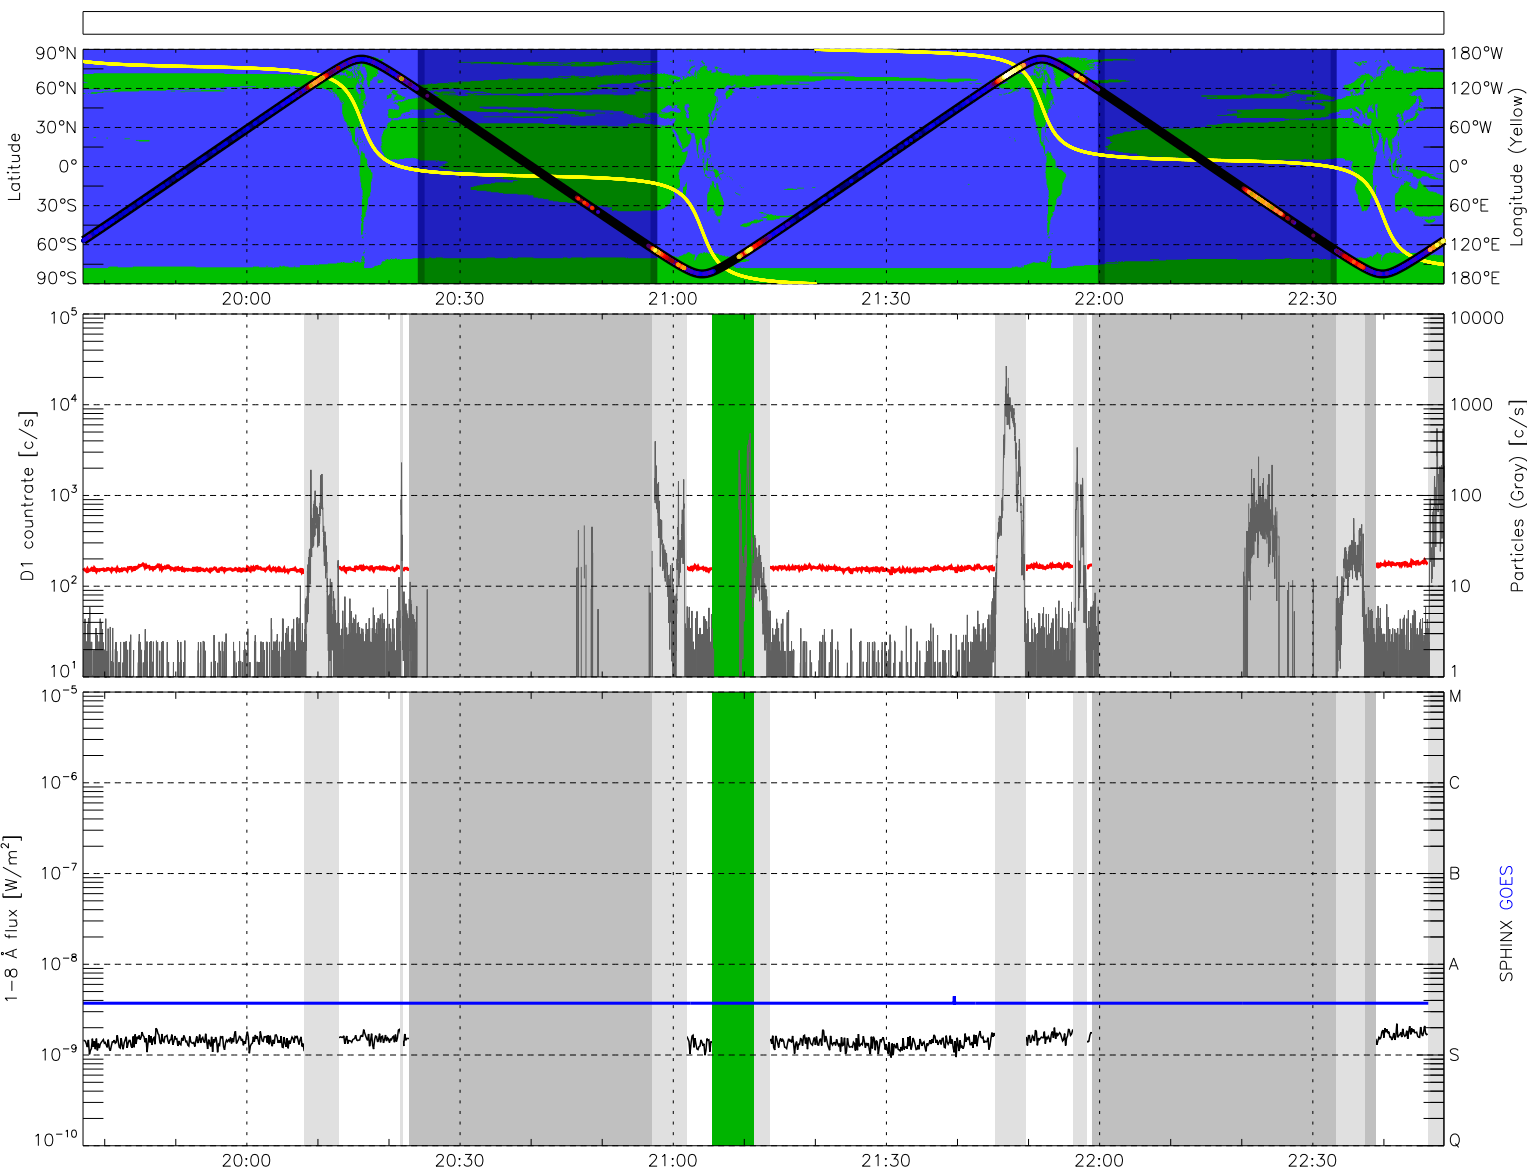

SPHINX_090314_193657_224827 - Level1

Start Time: 2009-03-14 19:36:56.646

End Time: 2009-03-14 22:48:27.007

LIST OF STRONGER EVENTS

ID	DATE	START	PEAK	END	CLASS	POS
----	------	-------	------	-----	-------	-----

No events found

SPHINX_090314_193657_224827 generated by sphinx_l1_sci_ps.pro Mon Apr 30 22:48:12 2012 (UTC+2)