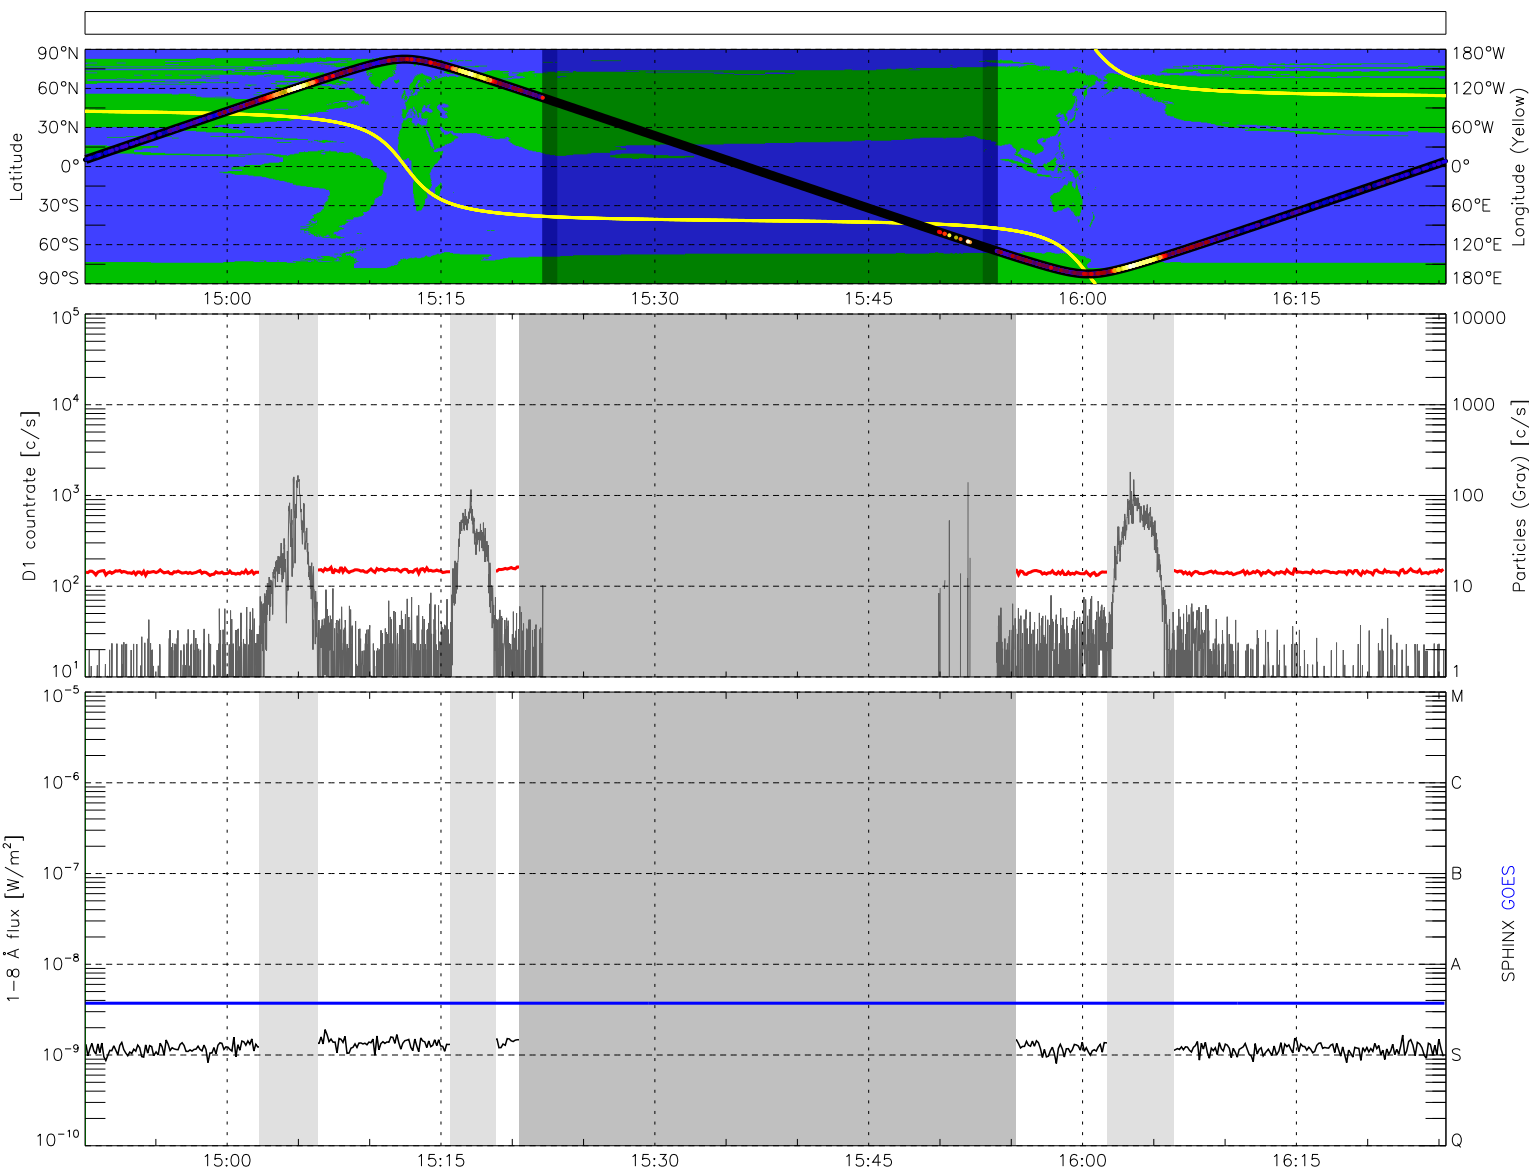

SPHINX_090318_145002_162529 - Level1

Start Time: 2009-03-18 14:50:01.954

End Time: 2009-03-18 16:25:29.336

LIST OF STRONGER EVENTS

| ID | DATE | START | PEAK | END | CLASS | POS |
|----|------|-------|------|-----|-------|-----|
|----|------|-------|------|-----|-------|-----|

No events found

SPHINX_090318_145002_162529 generated by sphinx_l1_sci_ps.pro Mon Apr 30 23:01:50 2012 (UTC+2)