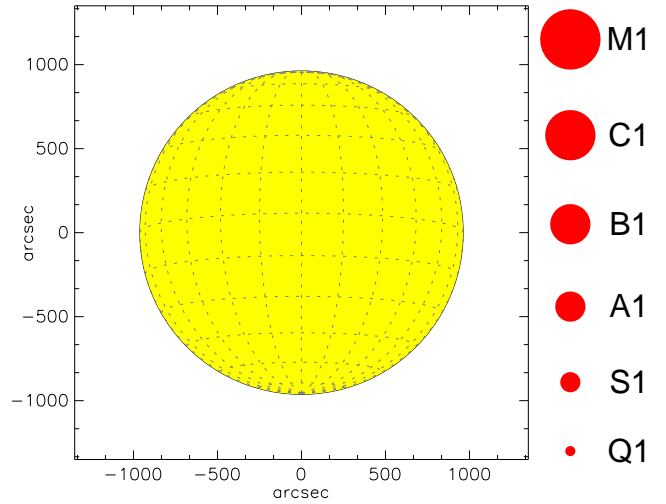

LIST OF STRONGER EVENTS

ID	DATE	START	PEAK	END	CLASS	POS
1)	2009-03-24	18:55:00	19:02:00	19:15:00	Q3.5	-

SPHINX GOES