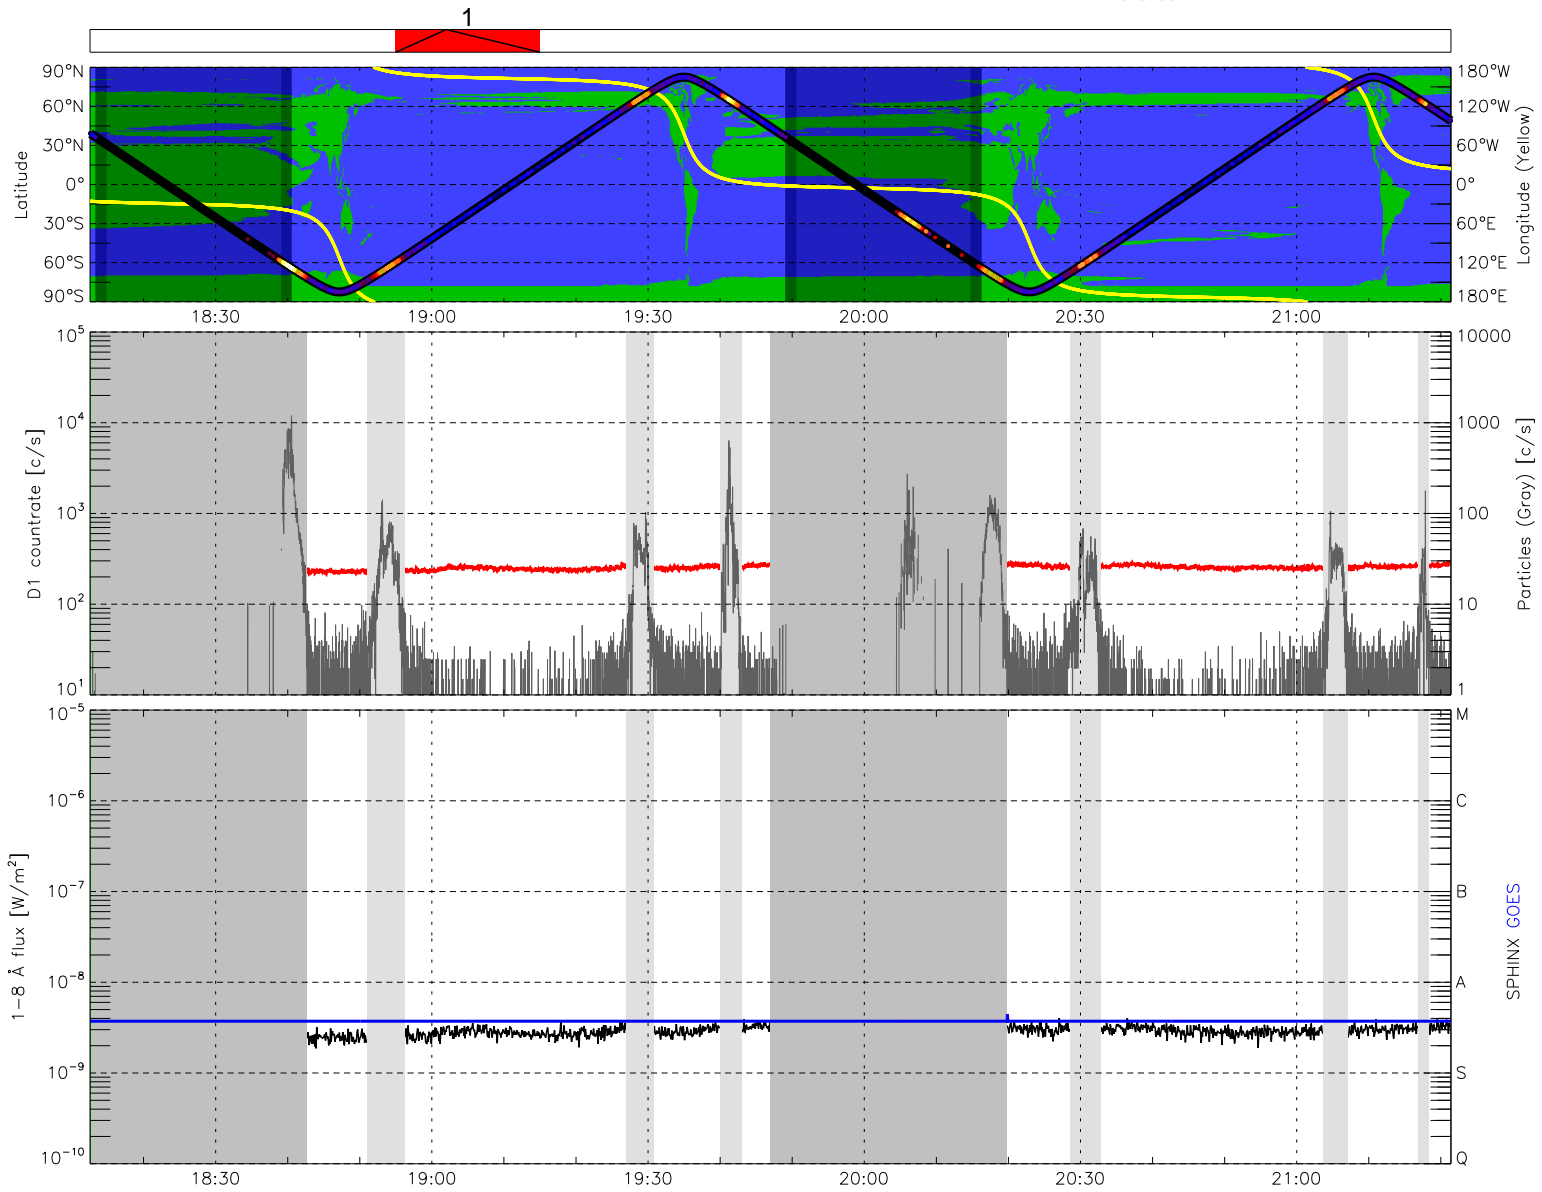

LIST OF STRONGER EVENTS

ID	DATE	START	PEAK	END	CLASS	POS
1)	2009-03-24	18:55:00	19:02:00	19:15:00	Q3.5	-

SPHINX GOES